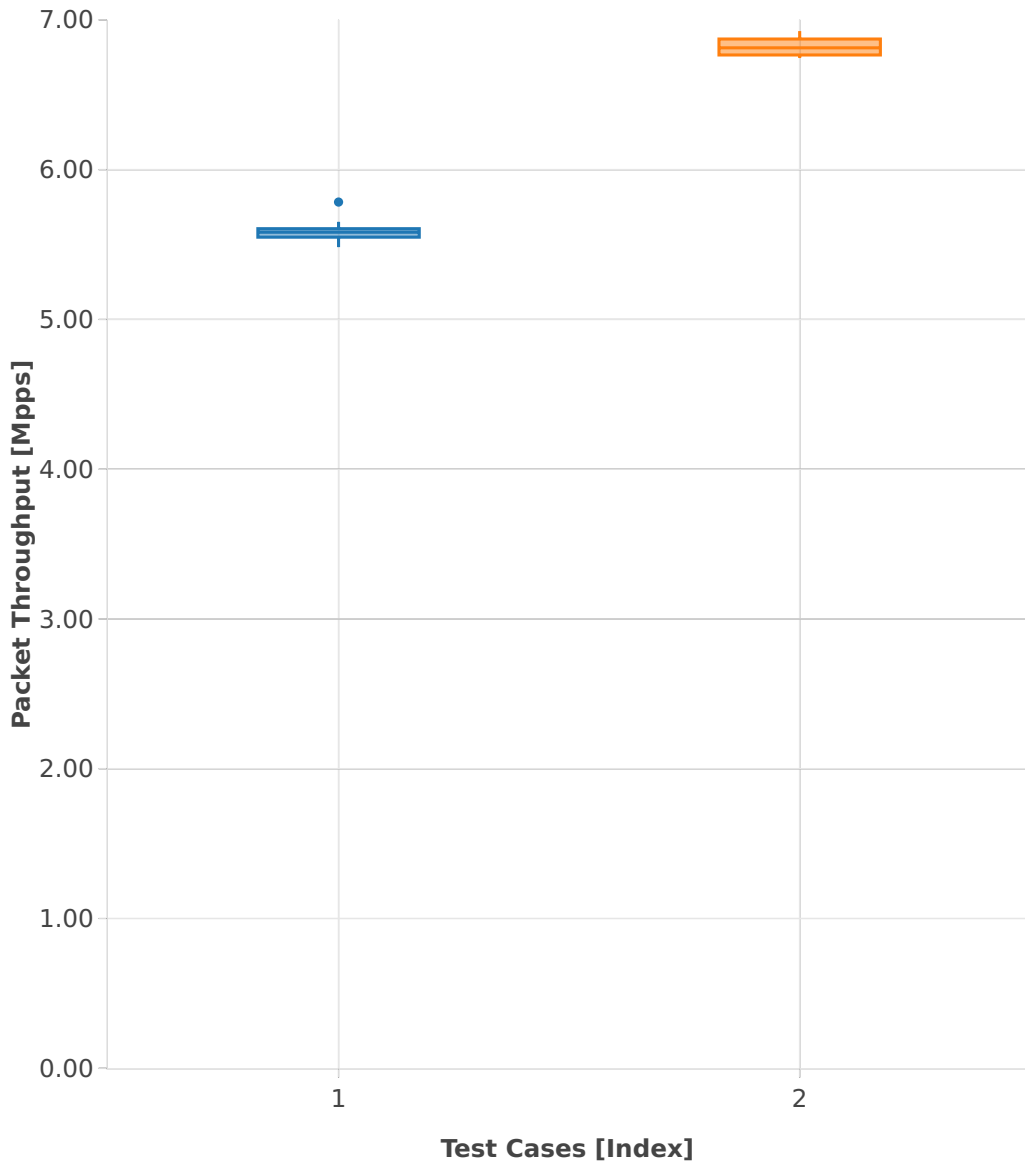

Packet Throughput: vhost-ip4-3n-skx-x710-64b-4t2c-base_and_scale-pdr

- 1. (10 runs) 10ge2p1x710-ethip4-ip4base-eth-4vhostvr1024-2vm
- 2. (10 runs) 10ge2p1x710-ethip4-ip4base-eth-2vhostvr1024-1vm