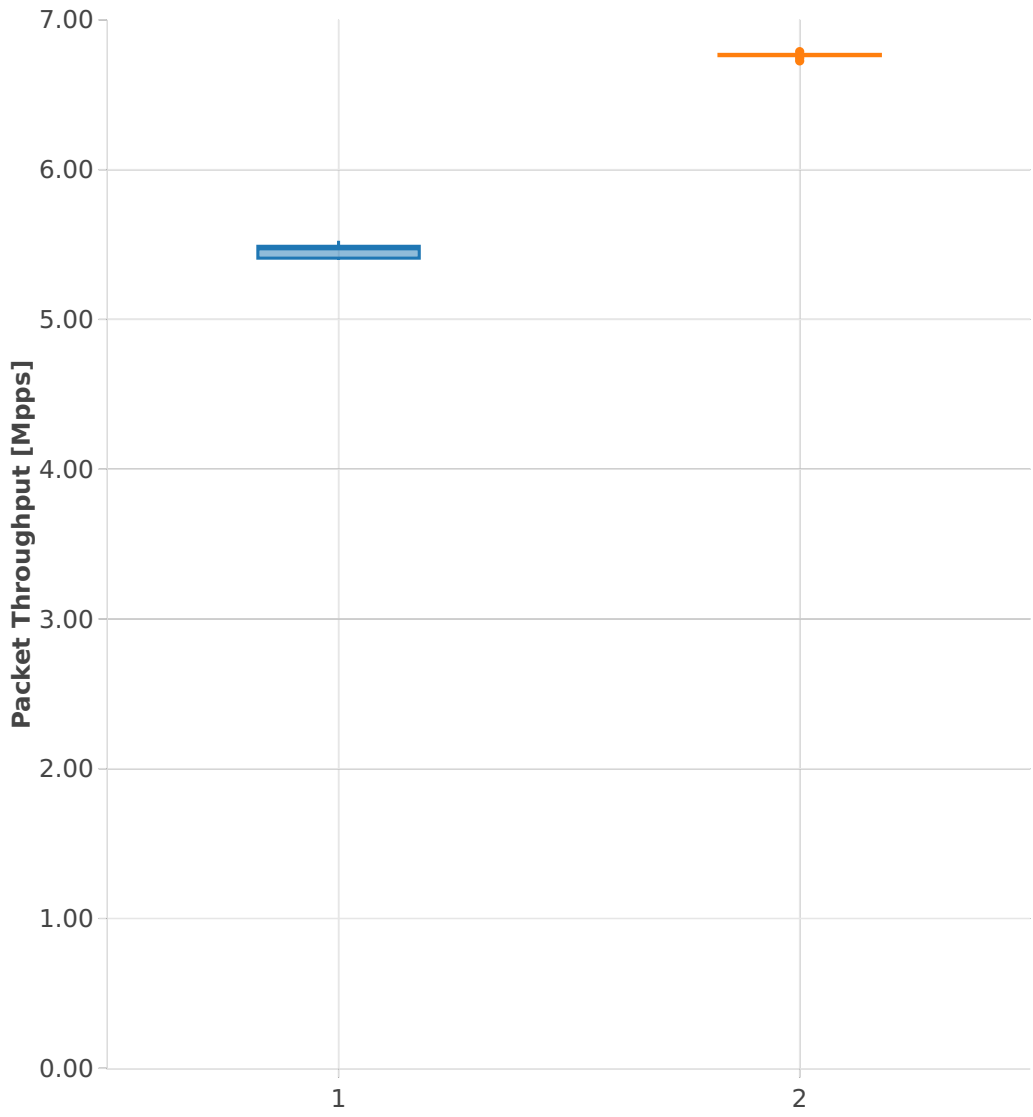

Packet Throughput: vhost-ip4-3n-skx-x710-64b-4t2c-base_and_scale-ndr

- 1. (10 runs) 10ge2p1x710-ethip4-ip4base-eth-4vhostvr1024-2vm
- 2. (10 runs) 10ge2p1x710-ethip4-ip4base-eth-2vhostvr1024-1vm