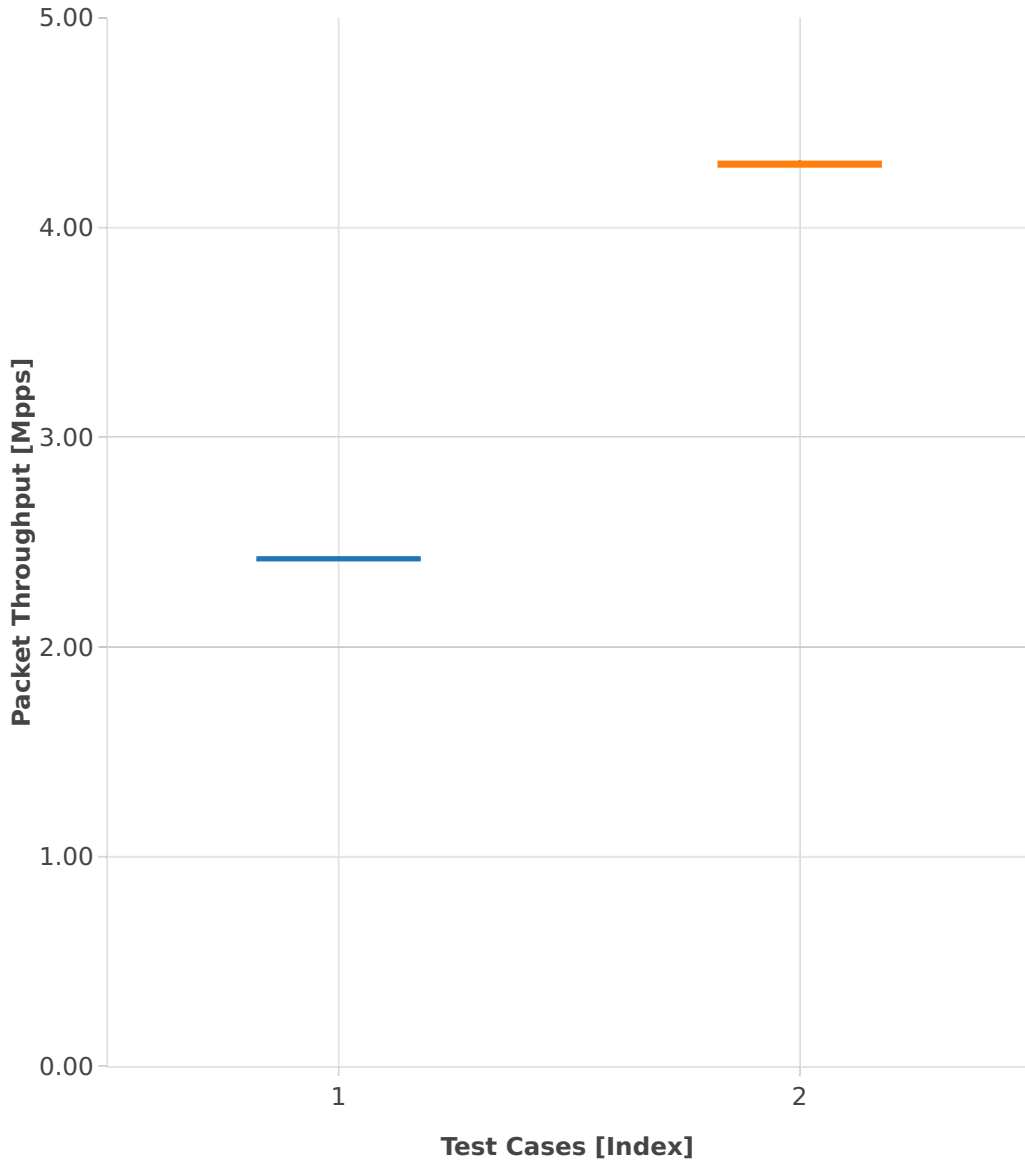

# Packet Throughput: vhost-ip4-3n-hsw-x710-64b-1t1c-base\_and\_scale-pdr

- 1. (10 runs) 10ge2p1x710-ethip4-ip4base-eth-4vhostvr1024-2vm
- 2. (10 runs) 10ge2p1x710-ethip4-ip4base-eth-2vhostvr1024-1vm