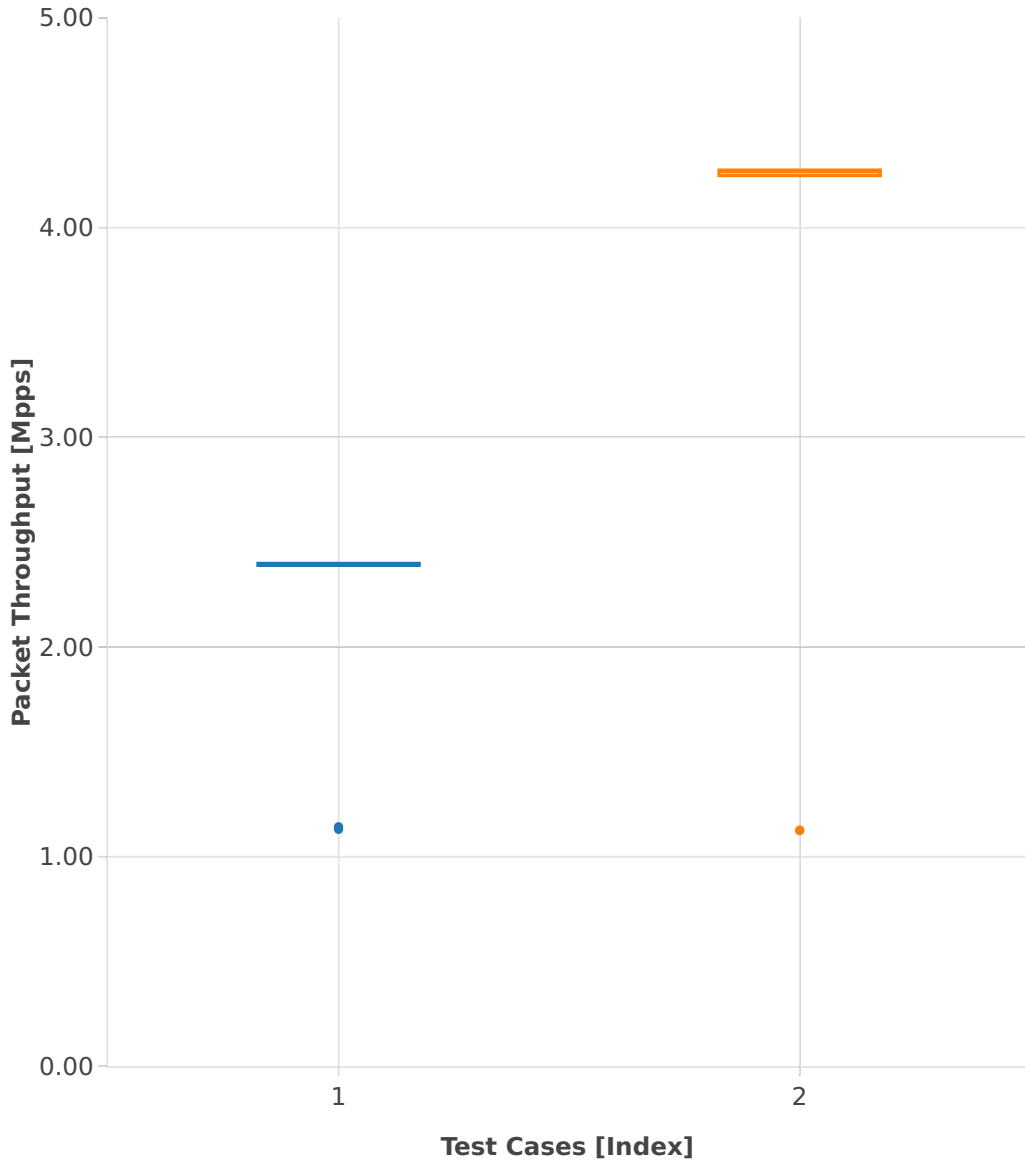

Packet Throughput: vhost-ip4-3n-hsw-x710-64b-1t1c-base_and_scale-ndr

- 1. (10 runs) 10ge2p1x710-ethip4-ip4base-eth-4vhostvr1024-2vm
- 2. (10 runs) 10ge2p1x710-ethip4-ip4base-eth-2vhostvr1024-1vm