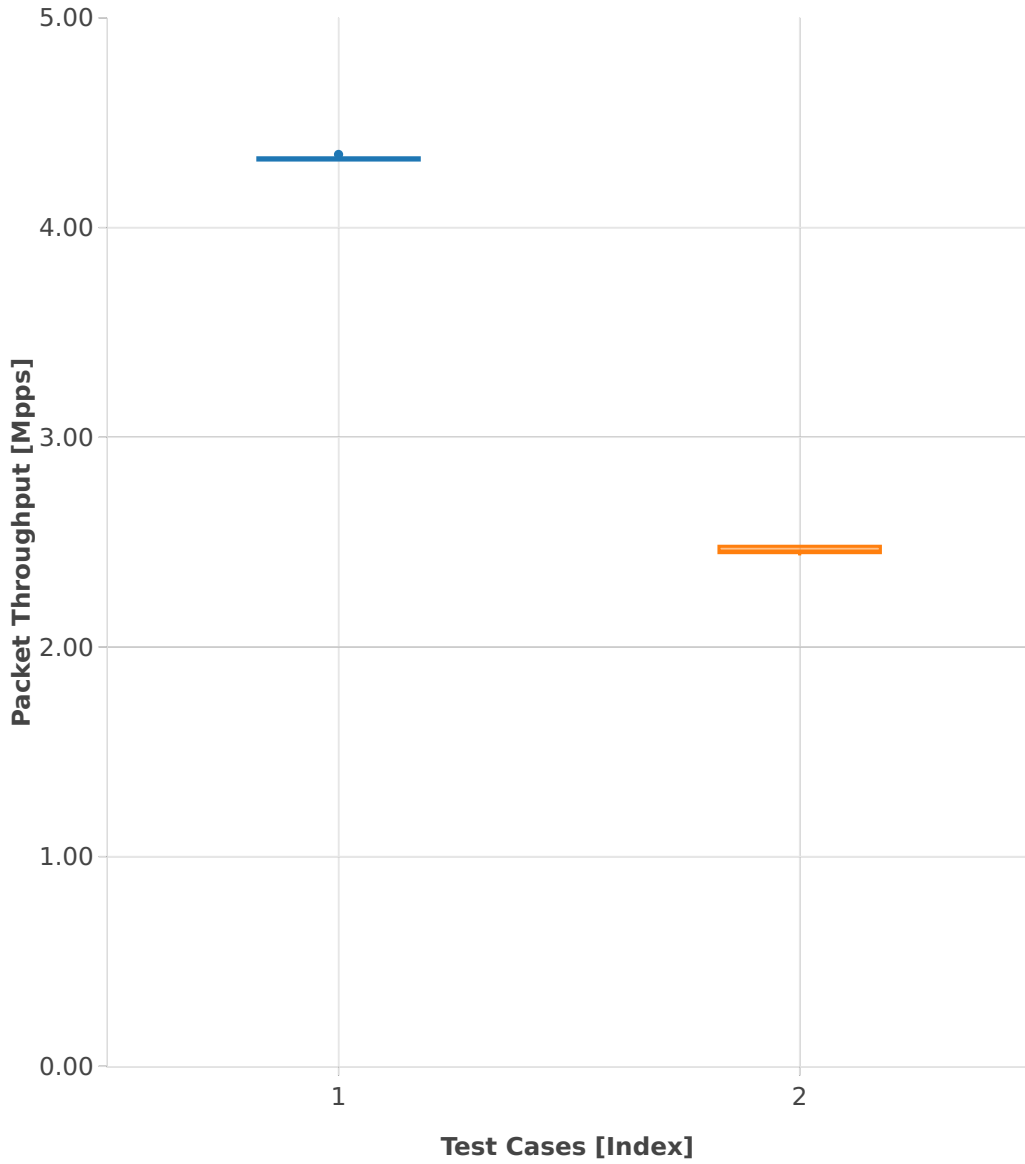

# Packet Throughput: vhost-ip4-3n-hsw-x520-64b-1t1c-base\_and\_scale-pdr

- 1. (10 runs) 10ge2p1x520-ethip4-ip4base-eth-2vhostvr1024-1vm
- 2. (10 runs) 10ge2p1x520-ethip4-ip4base-eth-4vhostvr1024-2vm