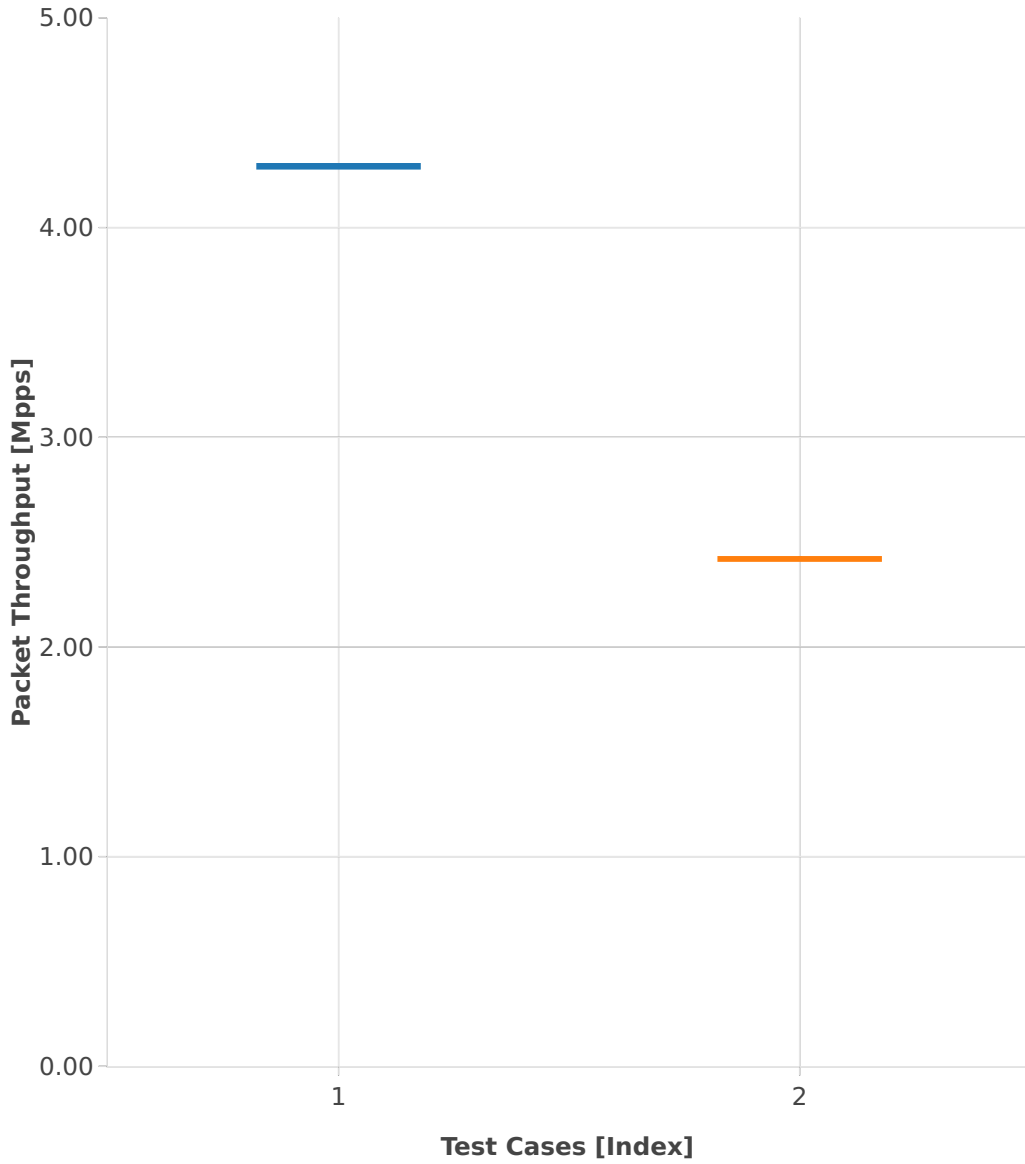

# Packet Throughput: vhost-ip4-3n-hsw-x520-64b-1t1c-base\_and\_scale-ndr

- 1. (10 runs) 10ge2p1x520-ethip4-ip4base-eth-2vhostvr1024-1vm
- 2. (10 runs) 10ge2p1x520-ethip4-ip4base-eth-4vhostvr1024-2vm