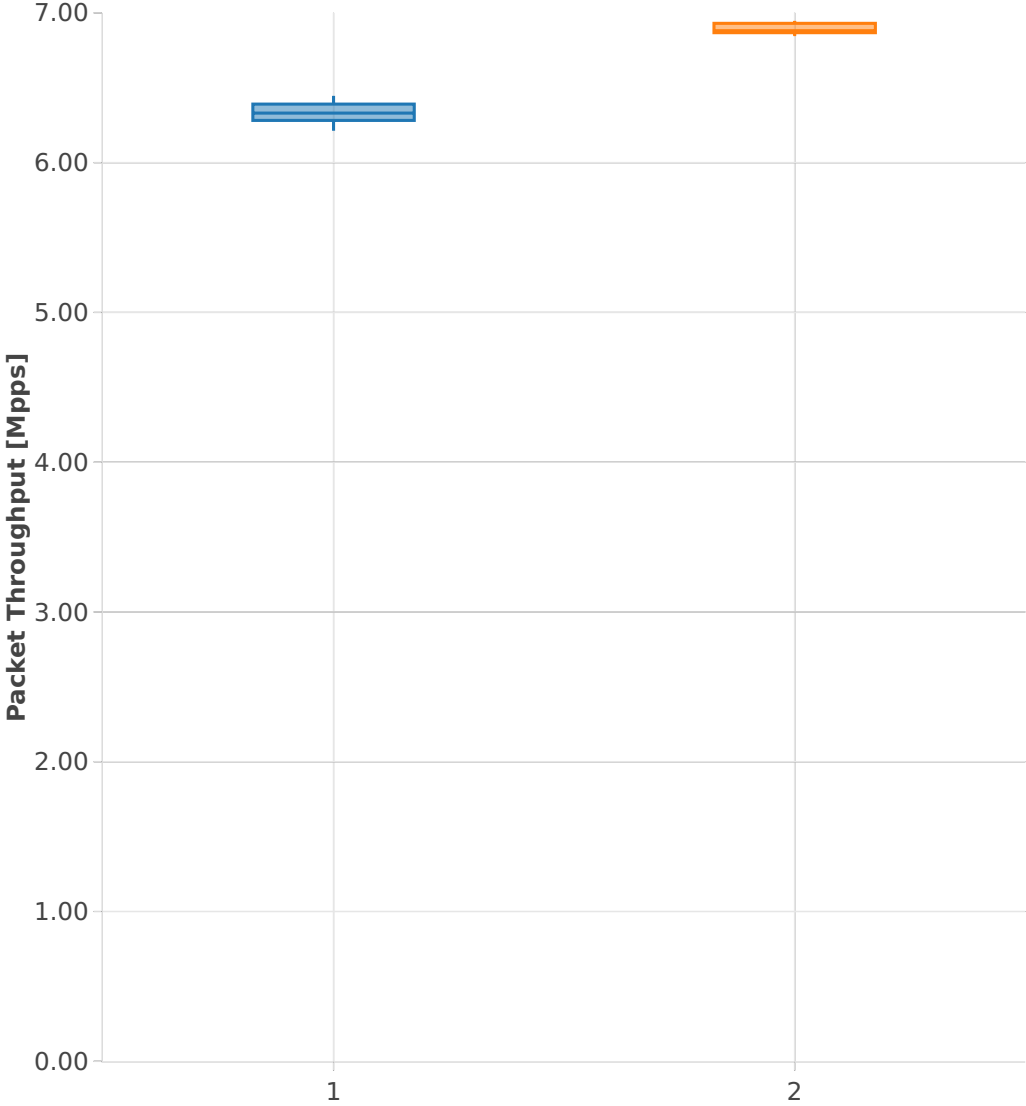

**Packet Throughput:** vhost-ip4-2n-skx-xxv710-64b-4t2c-base\_and\_scale-ndr

- 1. (10 runs) 2n1l-25ge2p1xxv710-ethip4-ip4base-eth-4vhostvr1024-2vm
- 2. (10 runs) 2n1l-25ge2p1xxv710-ethip4-ip4base-eth-2vhostvr1024-1vm