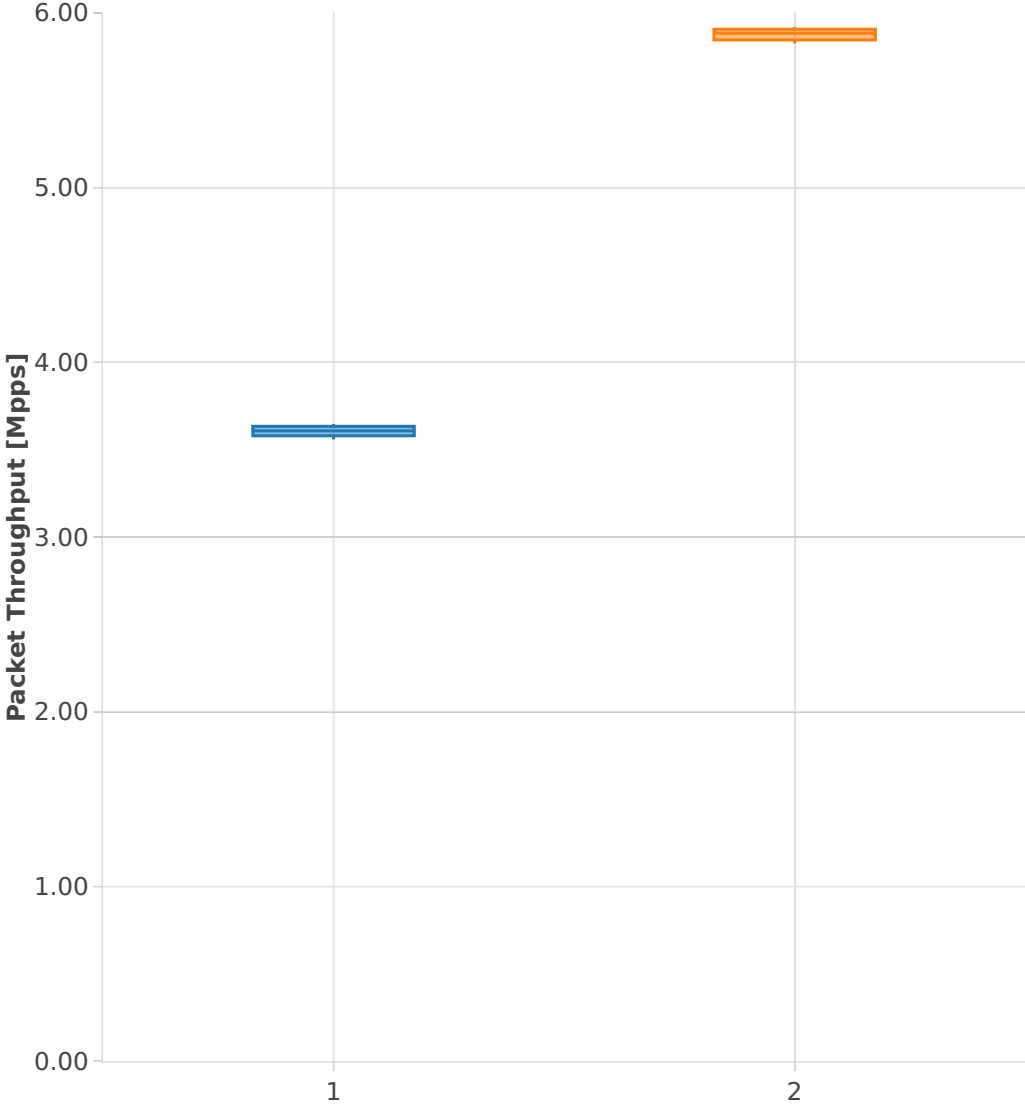

Packet Throughput: vhost-ip4-2n-skx-xxv710-64b-2t1c-base_and_scale-pdr

- 1. (10 runs) 2n1l-25ge2p1xxv710-ethip4-ip4base-eth-4vhostvr1024-2vm
- 2. (10 runs) 2n1l-25ge2p1xxv710-ethip4-ip4base-eth-2vhostvr1024-1vm