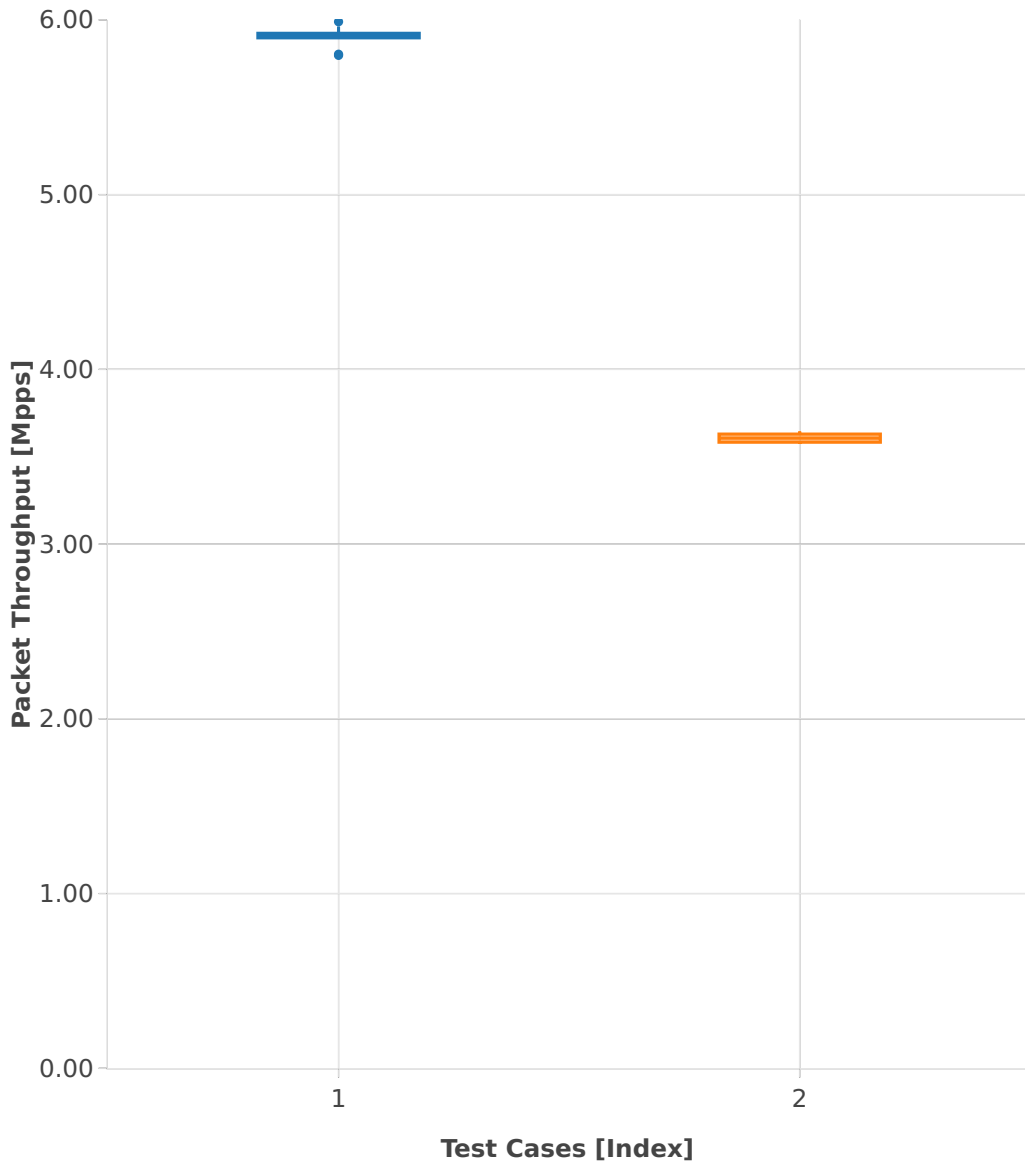

Packet Throughput: vhost-ip4-2n-skx-x710-64b-2t1c-base_and_scale-pdr

- 1. (10 runs) 2n1l-10ge2p1x710-ethip4-ip4base-eth-2vhostvr1024-1vm
- 2. (10 runs) 2n1l-10ge2p1x710-ethip4-ip4base-eth-4vhostvr1024-2vm