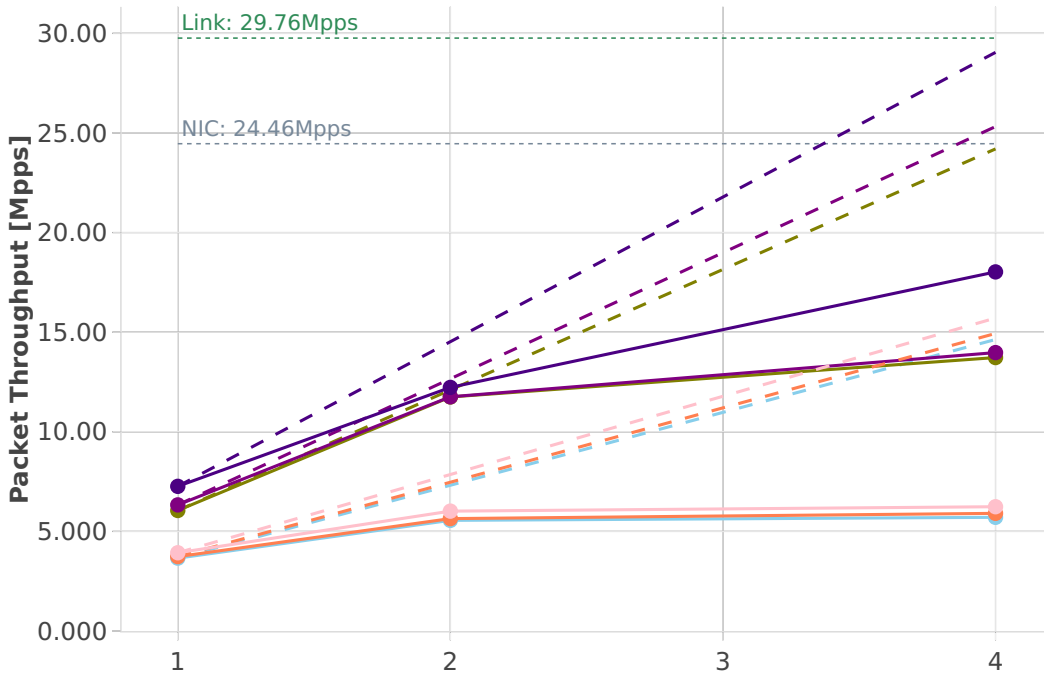

Speedup Multi-core: srv6-3n-hsw-x520-78b-features-pdr

Number of Cores [Qty]

-- Perfect — Measured ... Limit

ethip6srhip6-ip6base-srv6proxy-dyn

ethip6srhip6-ip6base-srv6enc2sids

ethip6srhip6-ip6base-srv6enc2sids-nodecaps