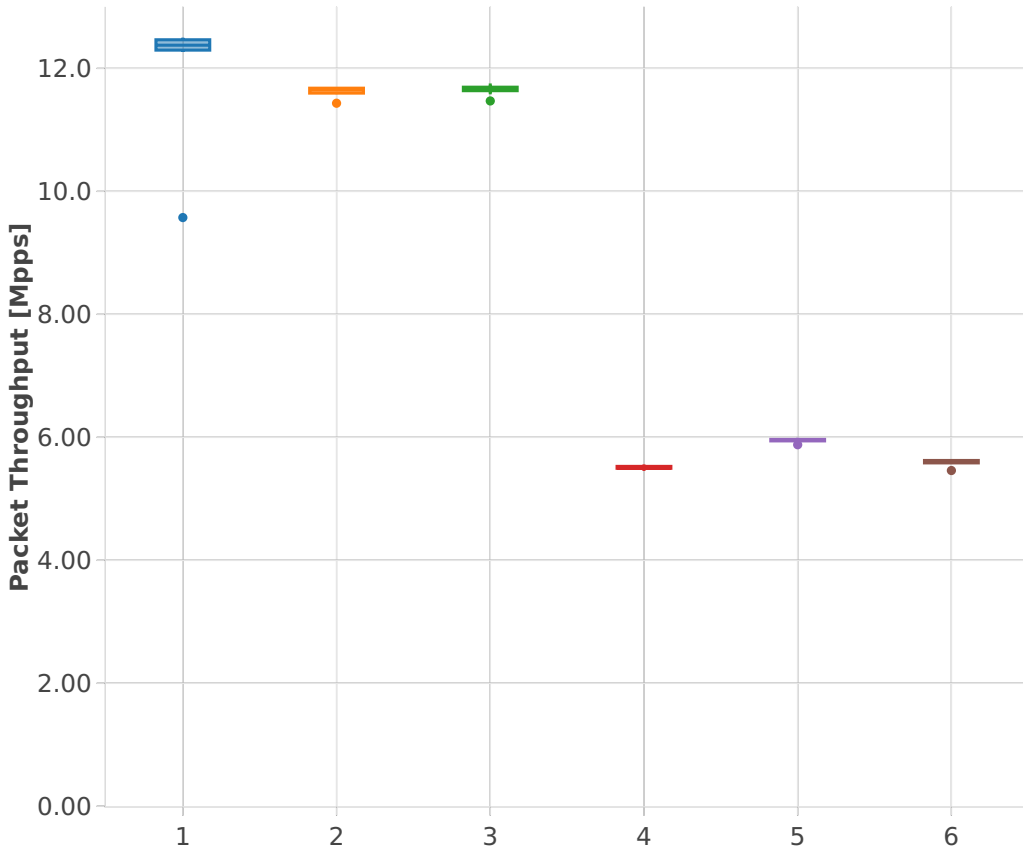

Packet Throughput: srv6-3n-hsw-x520-78b-2t2c-features-ndr

Test Cases [Index]

- 1. (10 runs) 10ge2p1x520-ethip6ip6-ip6base-srv6enc1sid
- 2. (10 runs) 10ge2p1x520-ethip6srhip6-ip6base-srv6enc2sids
- 3. (10 runs) 10ge2p1x520-ethip6srhip6-ip6base-srv6enc2sids-nodcaps
- 4. (10 runs) 10ge2p1x520-ethip6srhip6-ip6base-srv6proxy-dyn
- 5. (10 runs) 10ge2p1x520-ethip6srhip6-ip6base-srv6proxy-masq
- 6. (10 runs) 10ge2p1x520-ethip6srhip6-ip6base-srv6proxy-stat