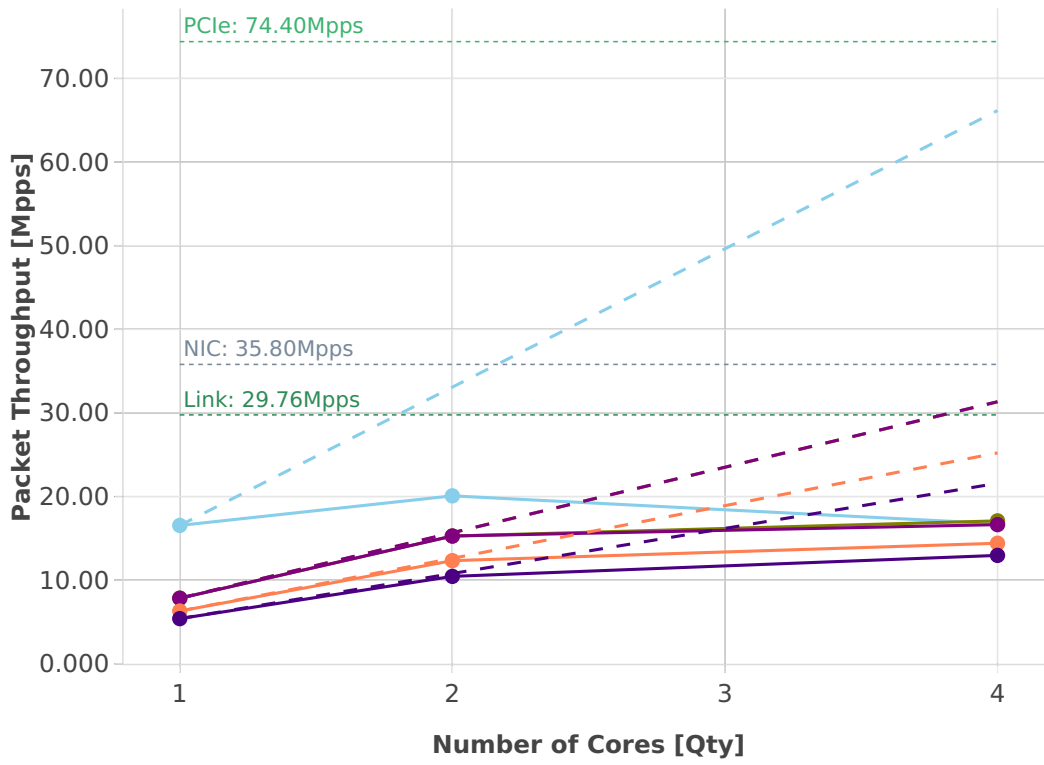

Speedup Multi-core: memif-3n-skx-x710-64b-base_and_scale-pdr

-- Perfect — Measured ... Limit

- eth-l2xcbase-eth-1memif-1dcr
- eth-l2xcbase-eth-2memif-1dcr
- eth-l2xcbase-eth-2memif-1lxc
- eth-l2bdbasemaclrn-eth-2memif-1lxc
- dot1q-l2bdbasemaclrn-eth-2memif-1dcr