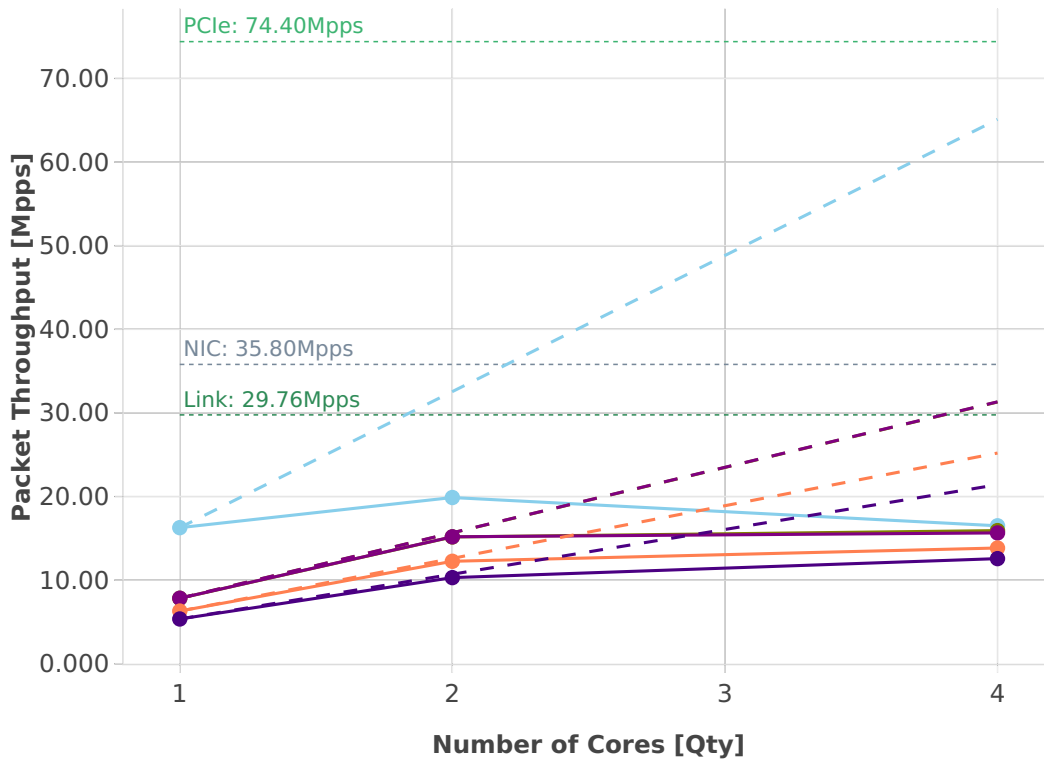

Speedup Multi-core: memif-3n-skx-x710-64b-base_and_scale-ndr

--- Perfect — Measured ... Limit

eth-l2xcbase-eth-1memif-1dcr

eth-l2xcbase-eth-2memif-1dcr

eth-l2xcbase-eth-2memif-1lxc

eth-l2bdbasemaclrn-eth-2memif-1lxc