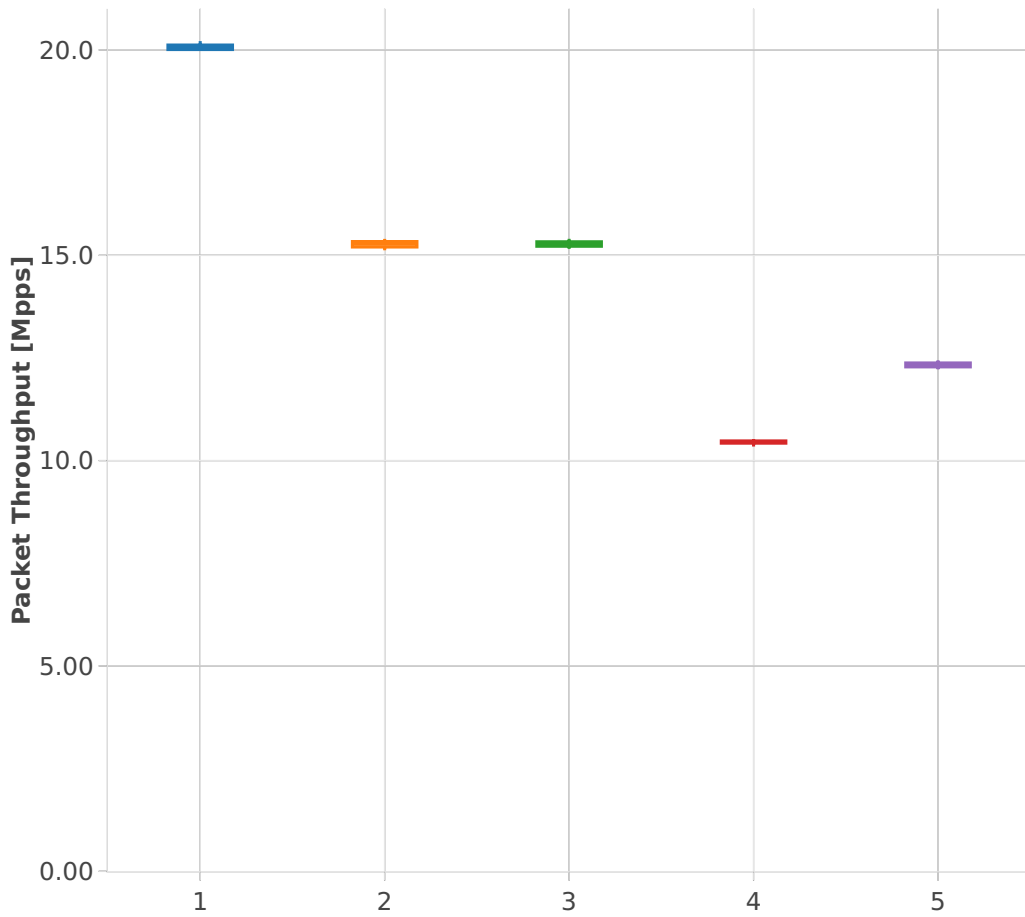

Packet Throughput: memif-3n-skx-x710-64b-4t2c-base_and_scale-pdr

Test Cases [Index]

- 1. (10 runs) 10ge2p1x710-eth-l2xcbase-eth-1memif-1dcr
- 2. (10 runs) 10ge2p1x710-eth-l2xcbase-eth-2memif-1dcr
- 3. (10 runs) 10ge2p1x710-eth-l2xcbase-eth-2memif-1lxc
- 4. (09 runs) 10ge2p1x710-dot1q-l2bdbasemaclrn-eth-2memif-1dcr
- 5. (10 runs) 10ge2p1x710-eth-l2bdbasemaclrn-eth-2memif-1lxc