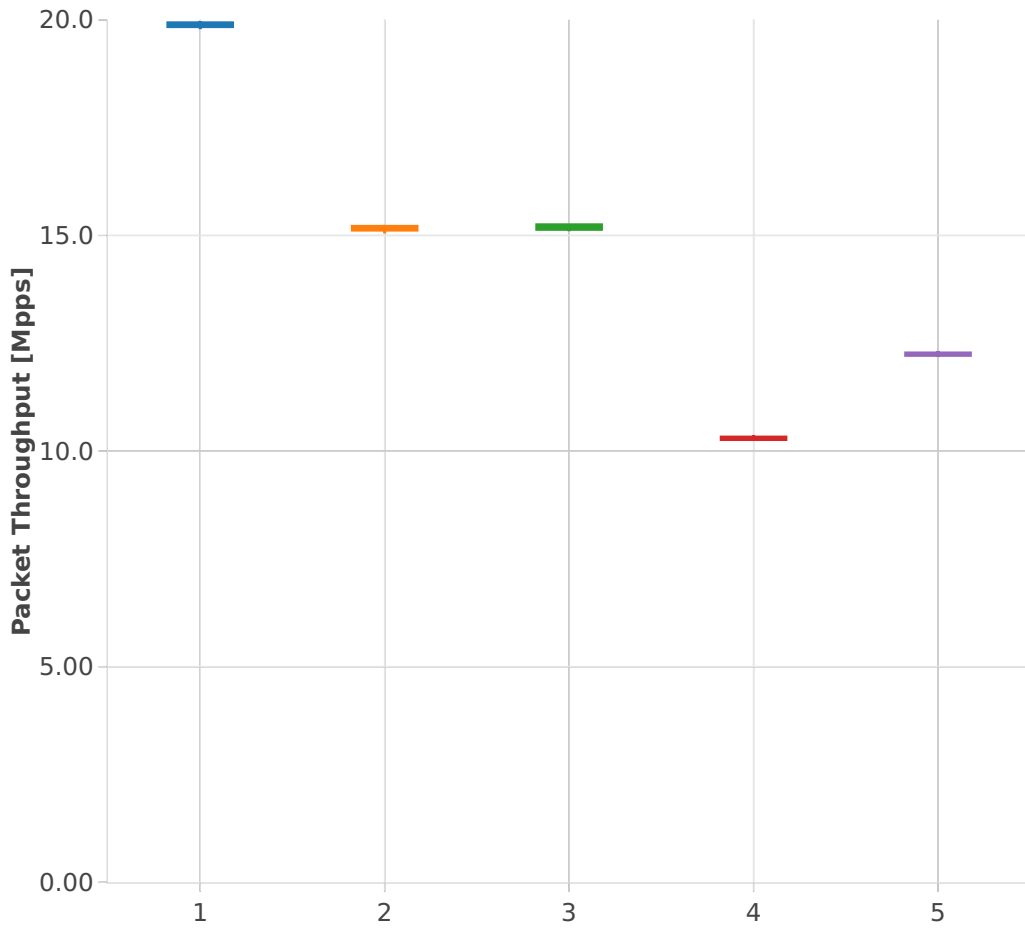

# Packet Throughput: memif-3n-skx-x710-64b-4t2c-base\_and\_scale-ndr

## Test Cases [Index]

- 1. (10 runs) 10ge2p1x710-eth-l2xcbase-eth-1memif-1dcr
- 2. (10 runs) 10ge2p1x710-eth-l2xcbase-eth-2memif-1dcr
- 3. (10 runs) 10ge2p1x710-eth-l2xcbase-eth-2memif-1lxc
- 4. (09 runs) 10ge2p1x710-dot1q-l2bdbasemaclrn-eth-2memif-1dcr
- 5. (10 runs) 10ge2p1x710-eth-l2bdbasemaclrn-eth-2memif-1lxc