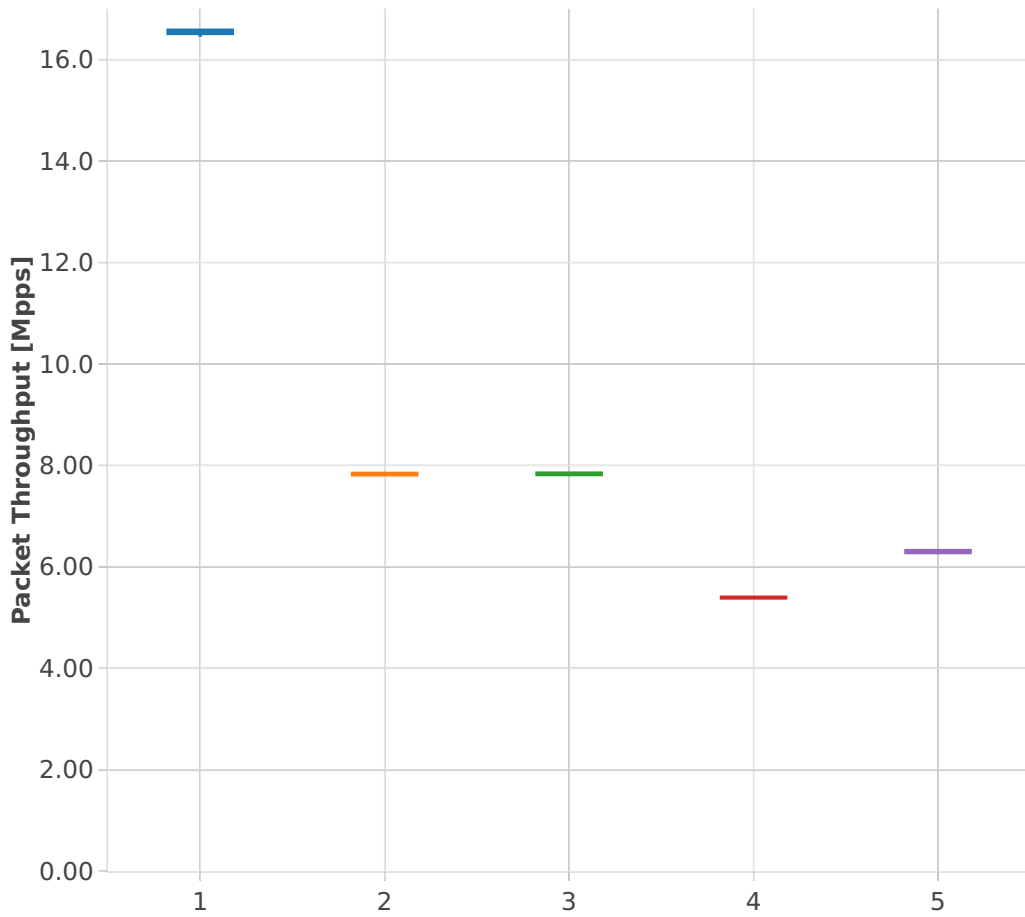

Packet Throughput: memif-3n-skx-x710-64b-2t1c-base_and_scale-pdr

Test Cases [Index]

- 1. (10 runs) 10ge2p1x710-eth-l2xcbase-eth-1memif-1dcr
- 2. (10 runs) 10ge2p1x710-eth-l2xcbase-eth-2memif-1dcr
- 3. (10 runs) 10ge2p1x710-eth-l2xcbase-eth-2memif-1lxc
- 4. (09 runs) 10ge2p1x710-dot1q-l2bdbasemaclrn-eth-2memif-1dcr
- 5. (10 runs) 10ge2p1x710-eth-l2bdbasemaclrn-eth-2memif-1lxc