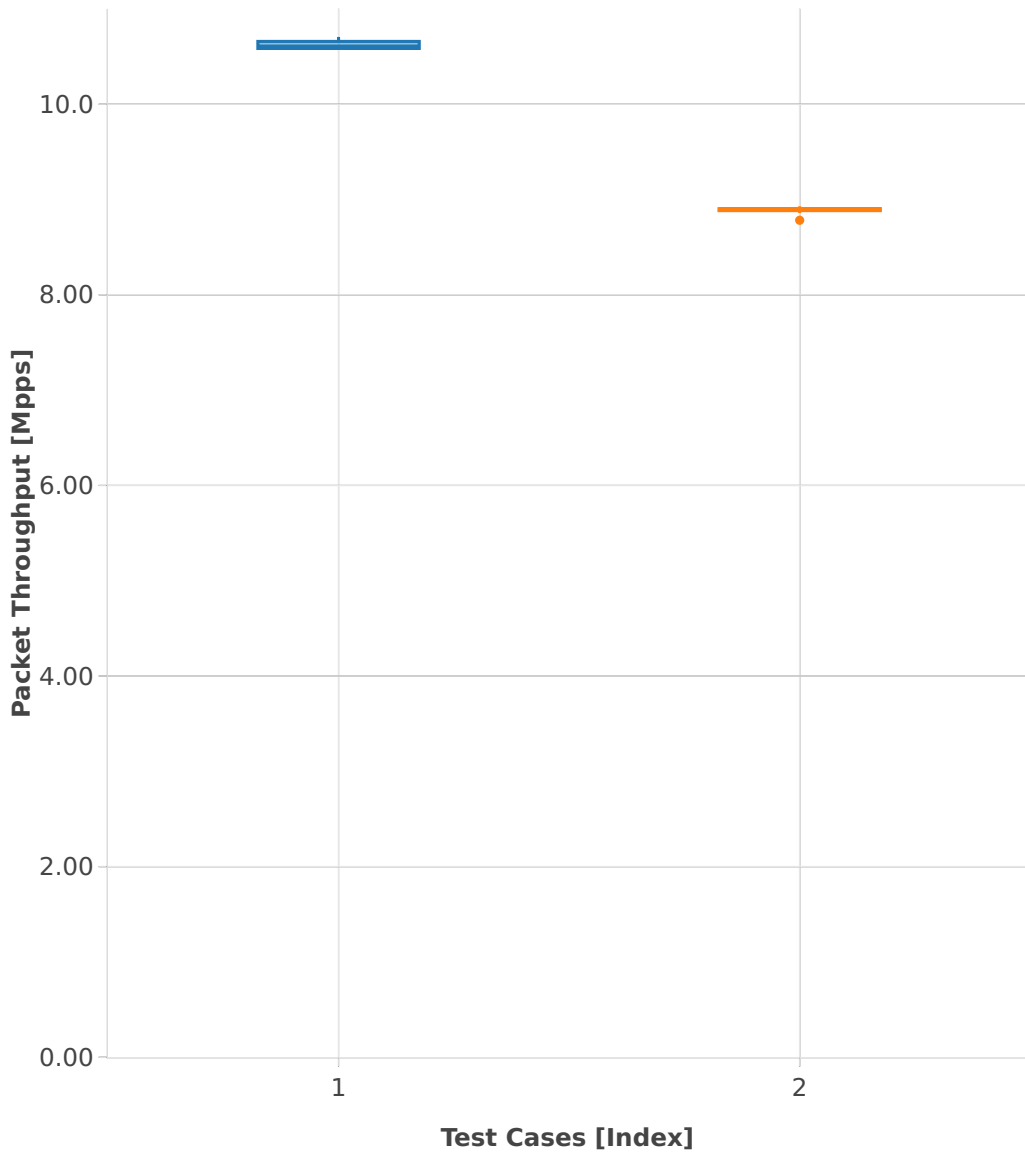

Packet Throughput: memif-3n-hsw-xl710-64b-2t2c-base_and_scale-pdr

- 1. (10 runs) 40ge2p1xl710-eth-l2xcbase-eth-2memif-1lxc
- 2. (10 runs) 40ge2p1xl710-eth-l2bdbasemaclrn-eth-2memif-1lxc