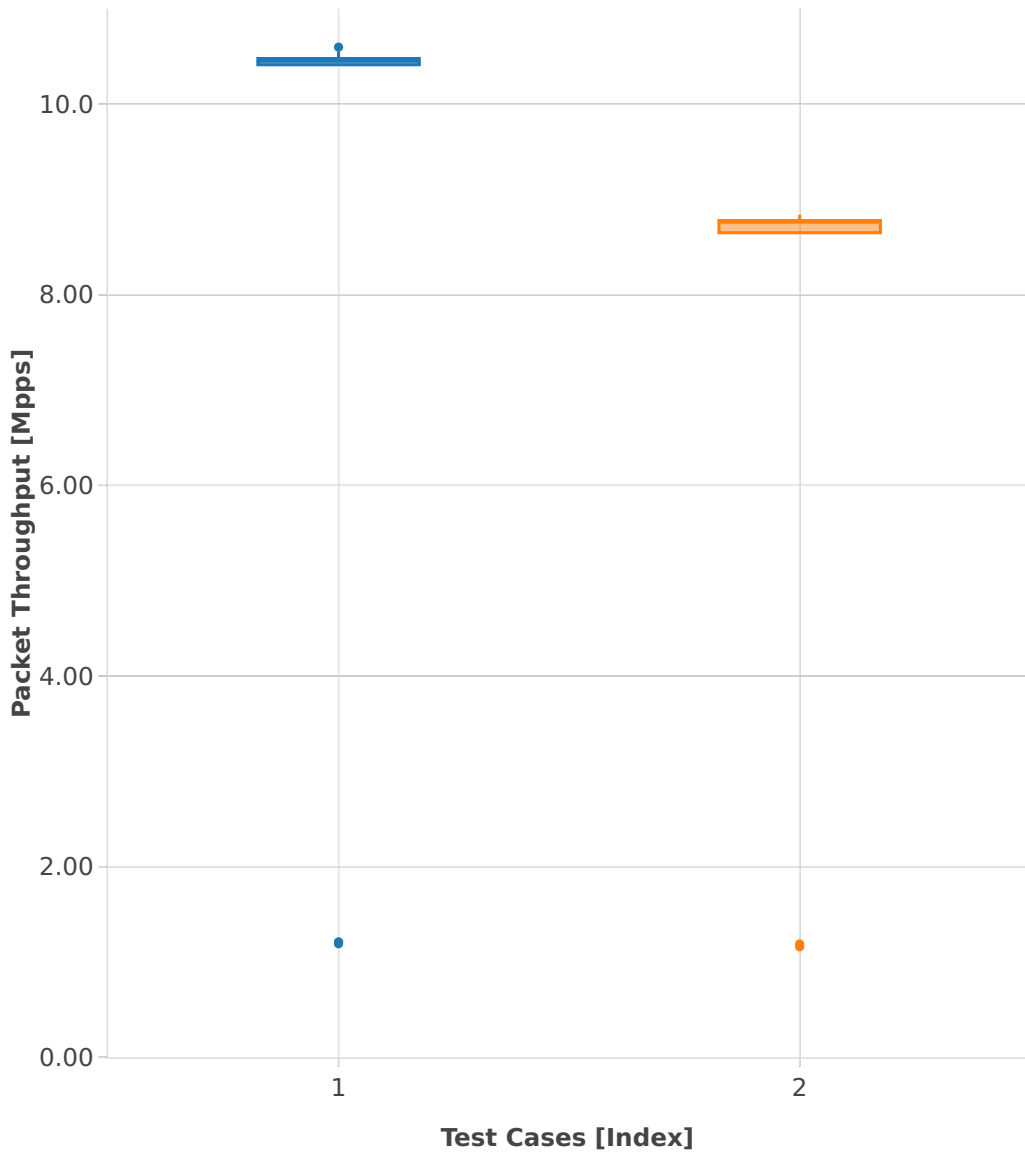

# Packet Throughput: memif-3n-hsw-xl710-64b-2t2c-base\_and\_scale-ndr

- 1. (10 runs) 40ge2p1xl710-eth-l2xcbase-eth-2memif-1lxc
- 2. (10 runs) 40ge2p1xl710-eth-l2bdbasemaclrn-eth-2memif-1lxc