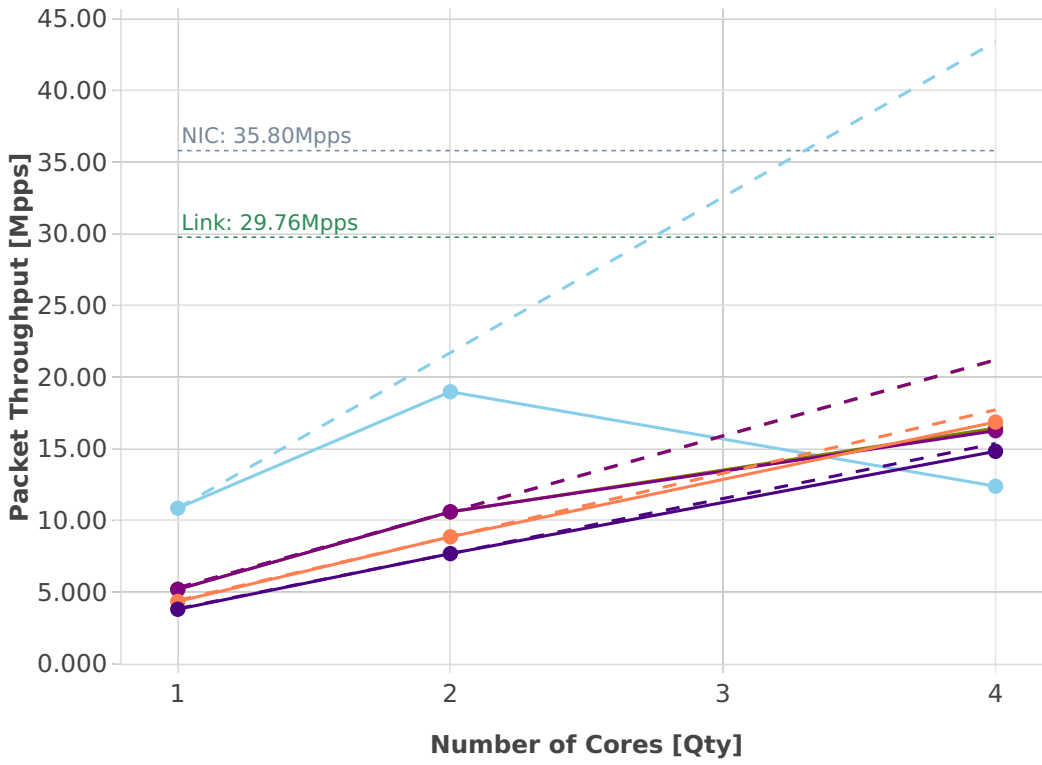

Speedup Multi-core: memif-3n-hsw-x710-64b-base_and_scale-pdr

-- Perfect — Measured ... Limit

- eth-l2xcbase-eth-1memif-1dcr
- eth-l2xcbase-eth-2memif-1dcr
- eth-l2xcbase-eth-2memif-1lxc
- eth-l2bdbasemaclrn-eth-2memif-1lxc
- dot1q-l2bdbasemaclrn-eth-2memif-1dcr