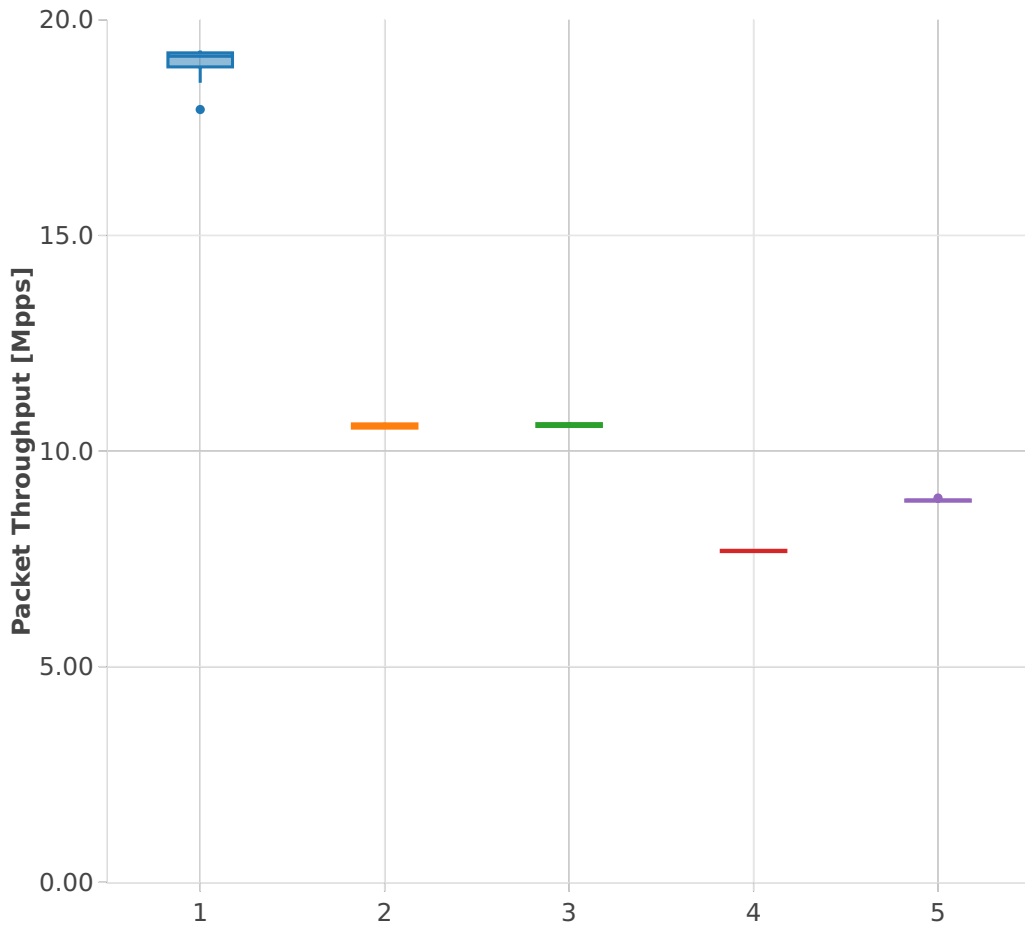

Packet Throughput: memif-3n-hsw-x710-64b-2t2c-base_and_scale-pdr

Test Cases [Index]

- 1. (09 runs) 10ge2p1x710-eth-l2xcbase-eth-1memif-1dcr
- 2. (10 runs) 10ge2p1x710-eth-l2xcbase-eth-2memif-1dcr
- 3. (10 runs) 10ge2p1x710-eth-l2xcbase-eth-2memif-1lxc
- 4. (09 runs) 10ge2p1x710-dot1q-l2bdbasemaclrn-eth-2memif-1dcr
- 5. (10 runs) 10ge2p1x710-eth-l2bdbasemaclrn-eth-2memif-1lxc