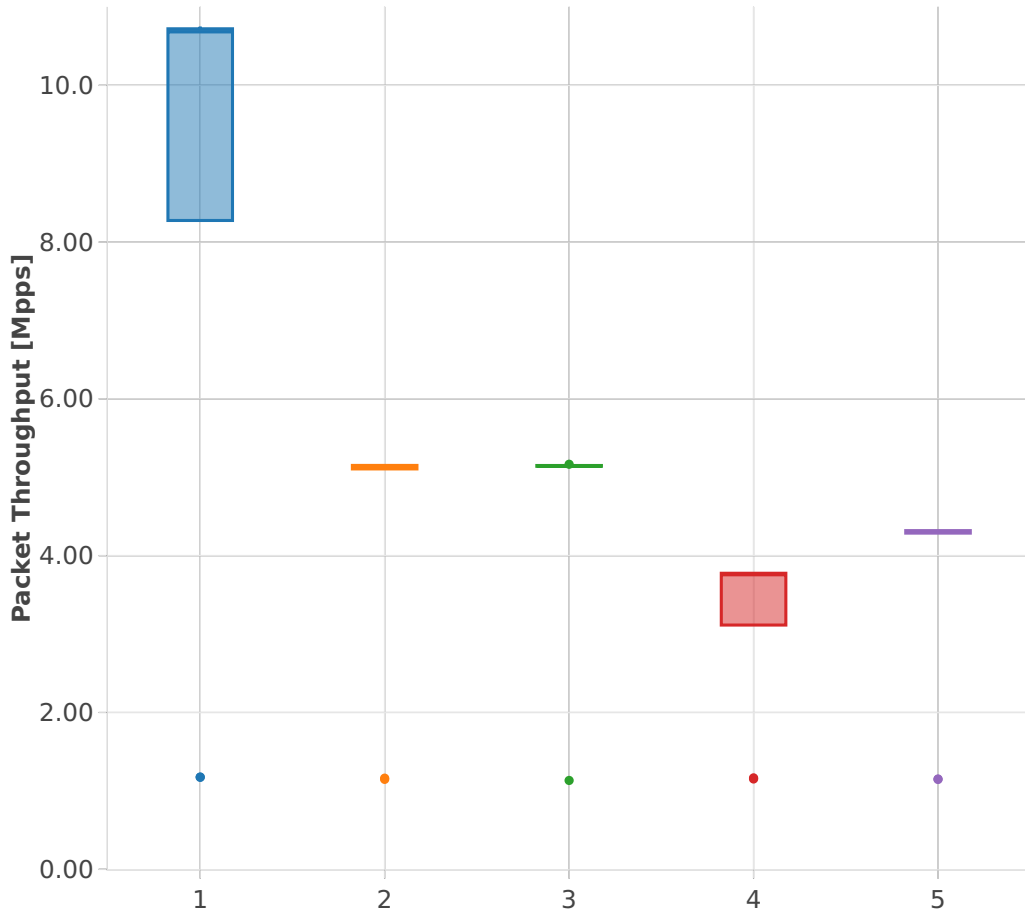

Packet Throughput: memif-3n-hsw-x710-64b-1t1c-base_and_scale-ndr

Test Cases [Index]

- 1. (09 runs) 10ge2p1x710-eth-l2xcbase-eth-1memif-1dcr
- 2. (10 runs) 10ge2p1x710-eth-l2xcbase-eth-2memif-1dcr
- 3. (10 runs) 10ge2p1x710-eth-l2xcbase-eth-2memif-1lxc
- 4. (09 runs) 10ge2p1x710-dot1q-l2bdbasemaclrn-eth-2memif-1dcr
- 5. (10 runs) 10ge2p1x710-eth-l2bdbasemaclrn-eth-2memif-1lxc