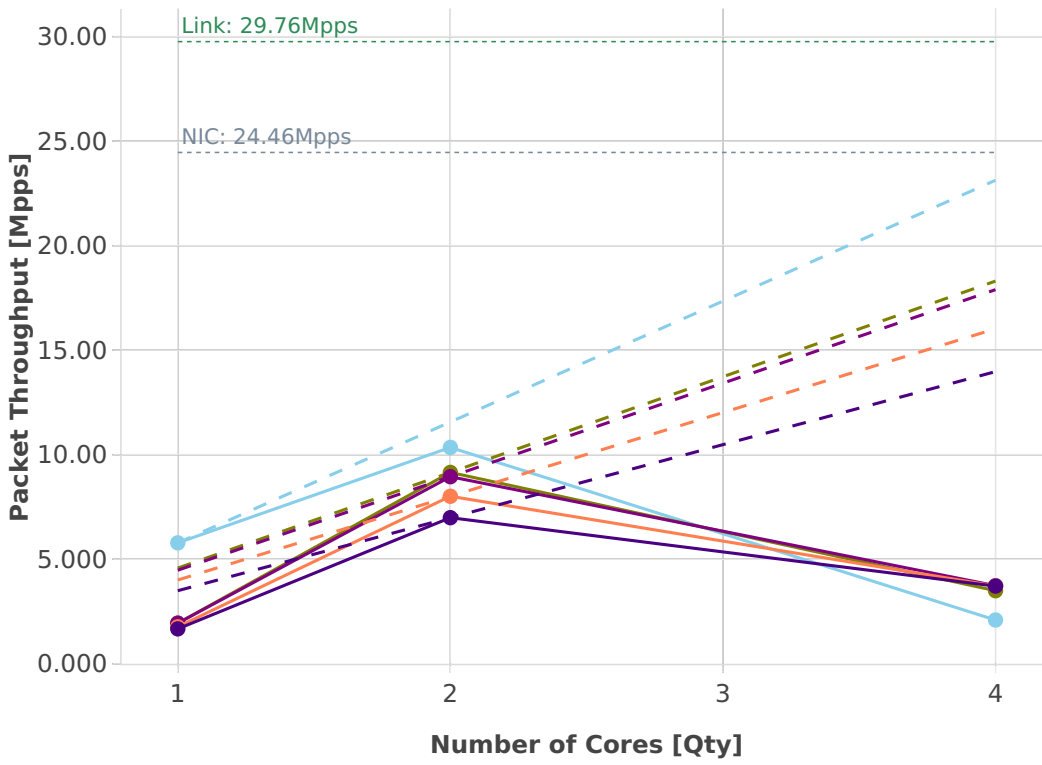

# Speedup Multi-core: memif-3n-hsw-x520-64b-base\_and\_scale-ndr

-- Perfect — Measured ... Limit

- eth-l2xcbase-eth-1memif-1dcr
- eth-l2xcbase-eth-2memif-1dcr
- eth-l2xcbase-eth-2memif-1lxc
- eth-l2bdbasemaclrn-eth-2memif-1lxc
- dot1q-l2bdbasemaclrn-eth-2memif-1dcr