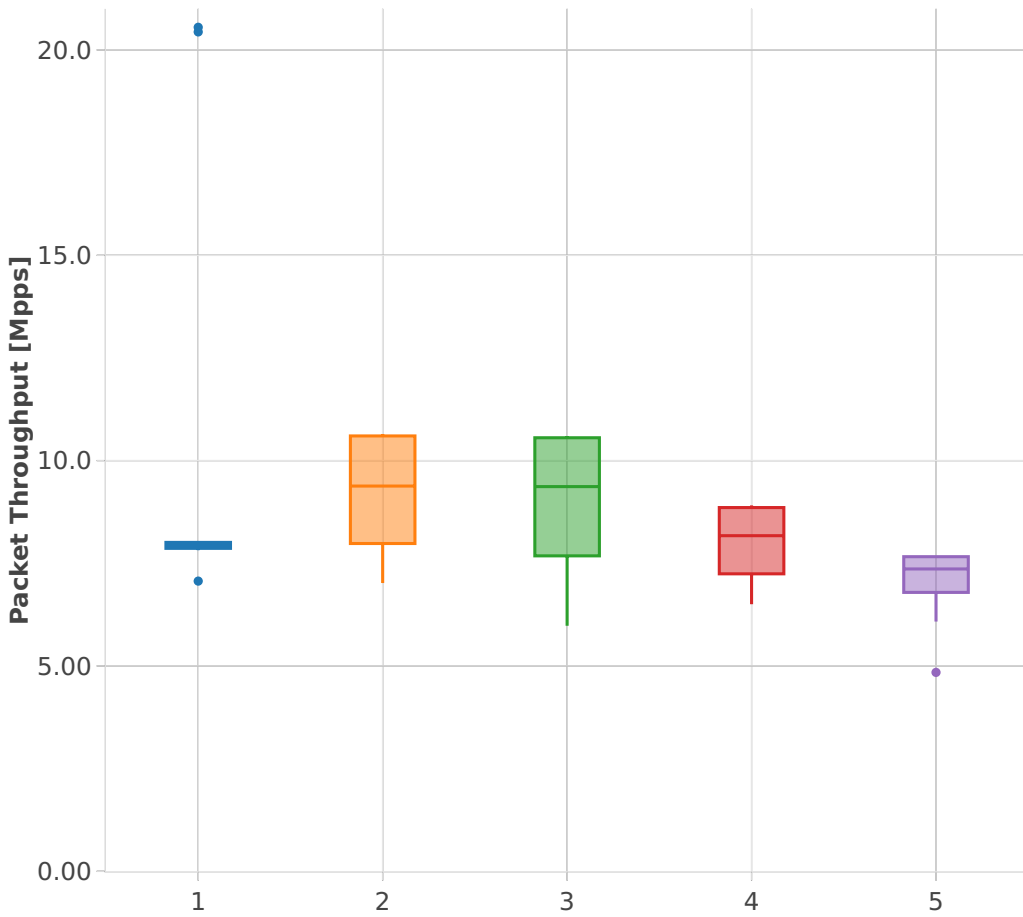

# Packet Throughput: memif-3n-hsw-x520-64b-2t2c-base\_and\_scale-ndr

## Test Cases [Index]

- 1. (10 runs) 10ge2p1x520-eth-l2xcbase-eth-1memif-1dcr
- 2. (10 runs) 10ge2p1x520-eth-l2xcbase-eth-2memif-1dcr
- 3. (10 runs) 10ge2p1x520-eth-l2xcbase-eth-2memif-1lxc
- 4. (10 runs) 10ge2p1x520-eth-l2bdbasemaclrn-eth-2memif-1lxc
- 5. (10 runs) 10ge2p1x520-dot1q-l2bdbasemaclrn-eth-2memif-1dcr