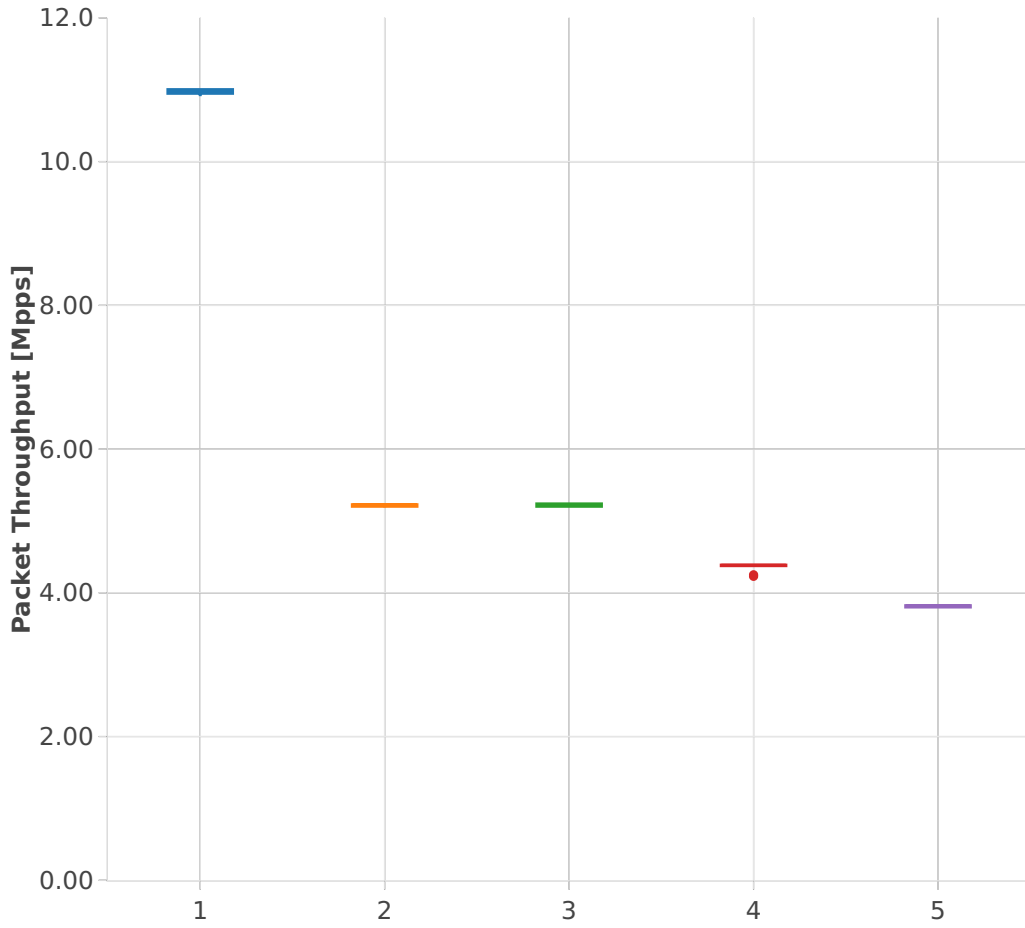

# Packet Throughput: memif-3n-hsw-x520-64b-1t1c-base\_and\_scale-pdr

## Test Cases [Index]

- 1. (10 runs) 10ge2p1x520-eth-l2xcbase-eth-1memif-1dcr
- 2. (10 runs) 10ge2p1x520-eth-l2xcbase-eth-2memif-1dcr
- 3. (10 runs) 10ge2p1x520-eth-l2xcbase-eth-2memif-1lxc
- 4. (10 runs) 10ge2p1x520-eth-l2bdbasemaclrn-eth-2memif-1lxc
- 5. (10 runs) 10ge2p1x520-dot1q-l2bdbasemaclrn-eth-2memif-1dcr