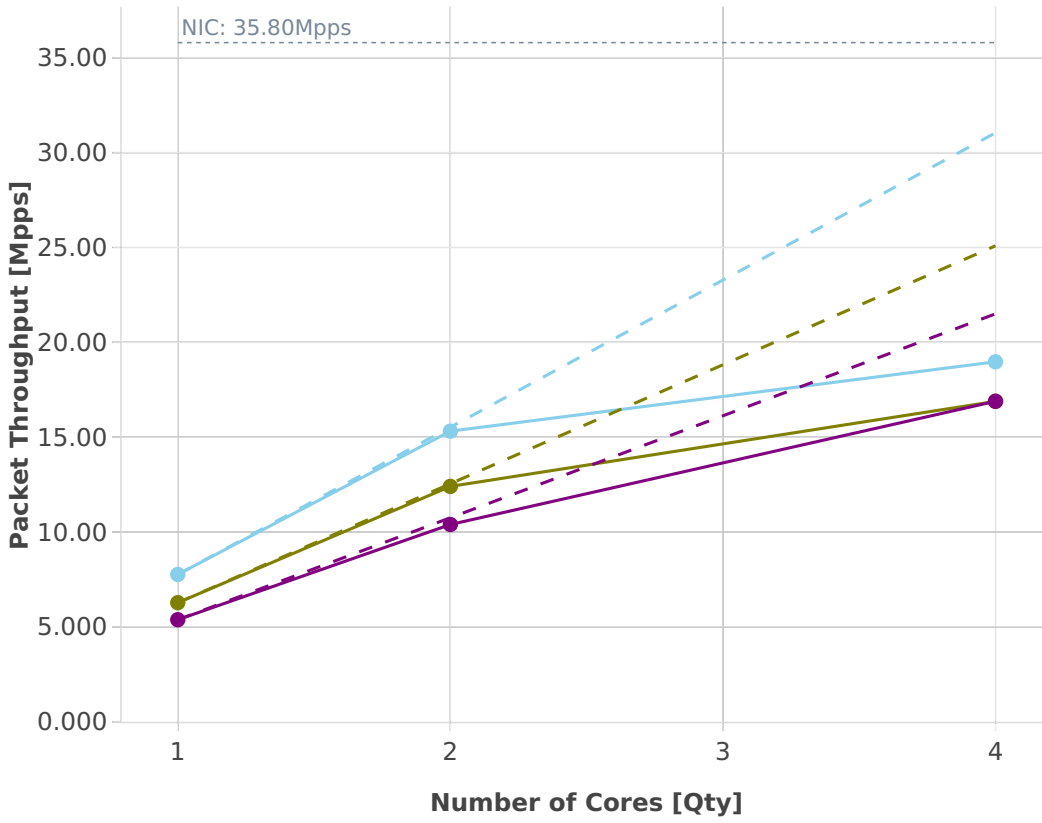

Speedup Multi-core: memif-2n-skx-xxv710-64b-base_and_scale-pdr

-- Perfect — Measured ... Limit

—●— 25ge2p1xxv710-eth-l2xcbase-eth-2memif-1dcr

—●— 25ge2p1xxv710-eth-l2bdbasemaclrn-eth-2memif-1dcr

—●— 25ge2p1xxv710-dot1q-l2bdbasemaclrn-eth-2memif-1dcr