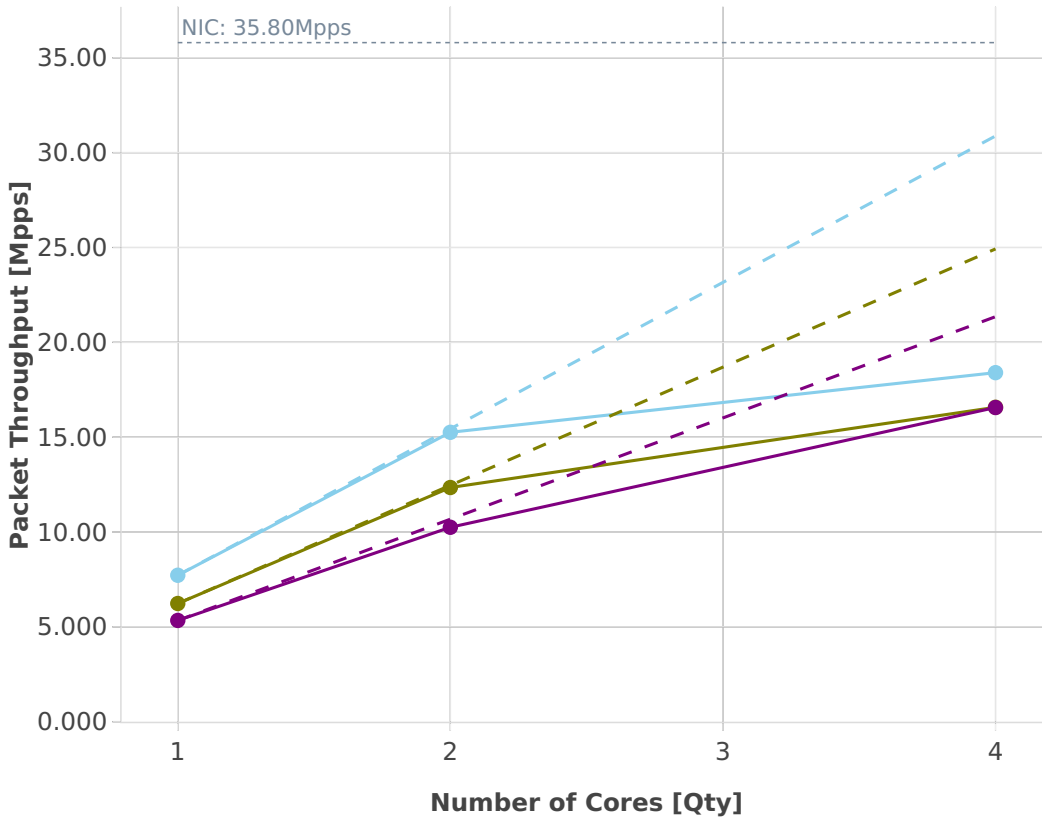

# Speedup Multi-core: memif-2n-skx-xxv710-64b-base\_and\_scale-ndr

-- Perfect — Measured ... Limit

—●— 25ge2p1xxv710-eth-l2xcbase-eth-2memif-1dcr

—●— 25ge2p1xxv710-eth-l2bdbasemaclrn-eth-2memif-1dcr

—●— 25ge2p1xxv710-dot1q-l2bdbasemaclrn-eth-2memif-1dcr