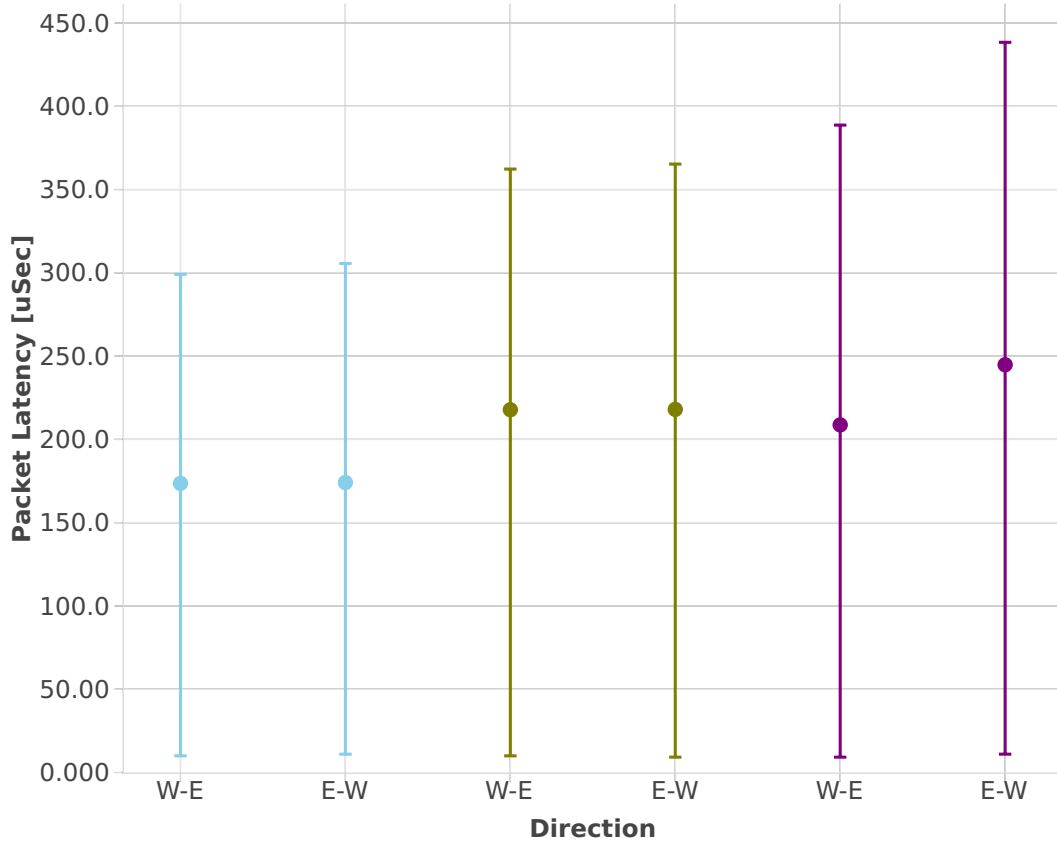

# Packet Latency: memif-2n-skx-xxv710-64b-4t2c-base\_and\_scale-ndr

- 25ge2p1xxv710-eth-l2xcbase-eth-2memif-1dcr
- 25ge2p1xxv710-eth-l2bdbasemaclrn-eth-2memif-1dcr
- 25ge2p1xxv710-dot1q-l2bdbasemaclrn-eth-2memif-1dcr