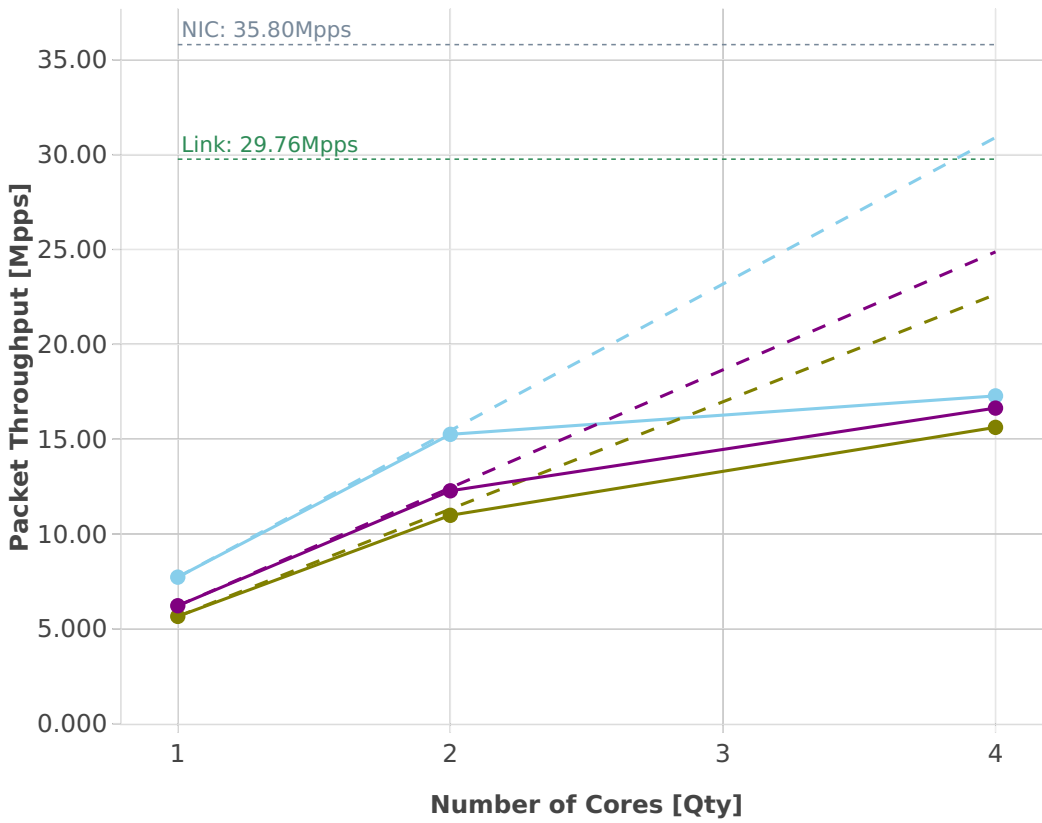

Speedup Multi-core: memif-2n-skx-x710-64b-base_and_scale-ndr

-- Perfect — Measured ... Limit

- 10ge2p1x710-eth-l2xcbase-eth-2memif-1dcr
- 10ge2p1x710-dot1q-l2bdbasemaclrn-eth-2memif-1dcr
- 10ge2p1x710-eth-l2bdbasemaclrn-eth-2memif-1dcr