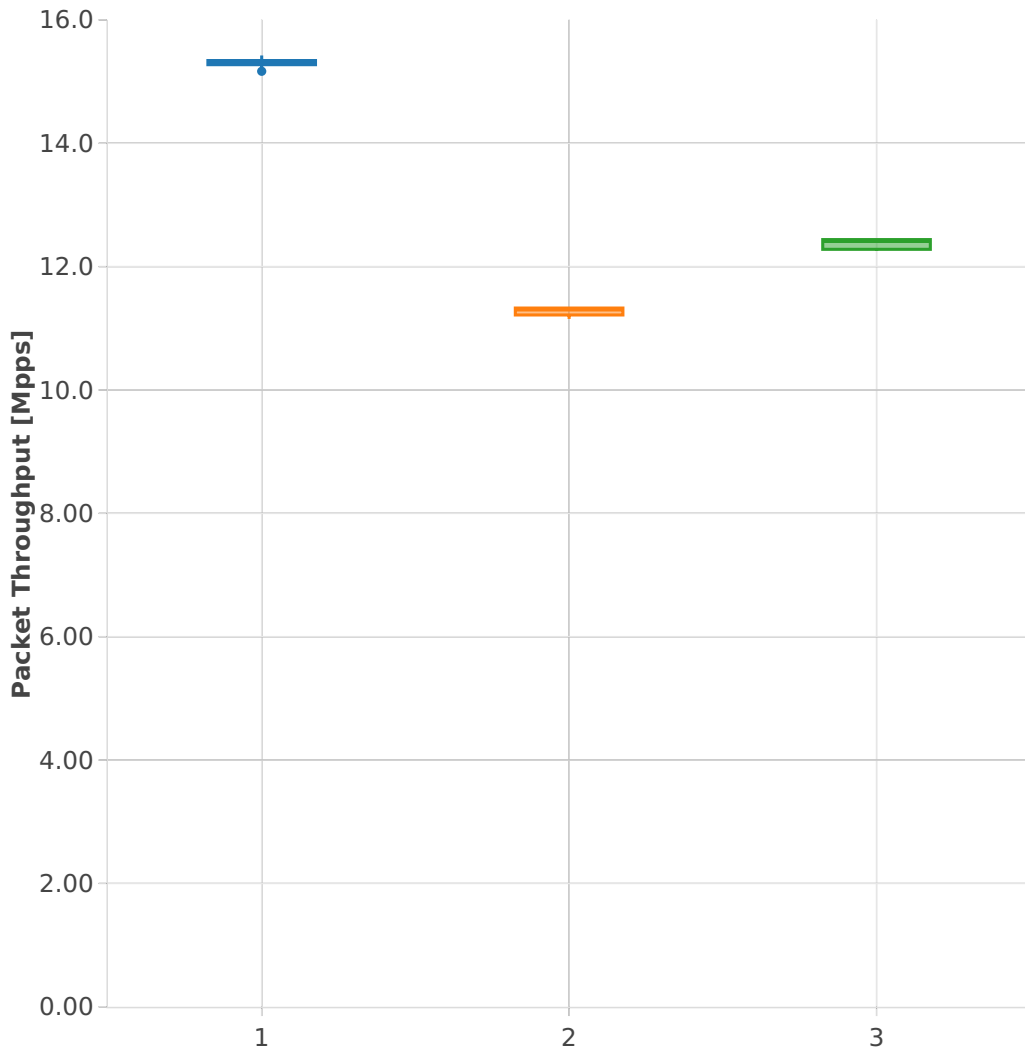

Packet Throughput: memif-2n-skx-x710-64b-4t2c-base_and_scale-pdr

Test Cases [Index]

- 1. (10 runs) 2n1l-10ge2p1x710-eth-l2xcbase-eth-2memif-1dcr
- 2. (10 runs) 2n1l-10ge2p1x710-dot1q-l2bdbasemaclrn-eth-2memif-1dcr
- 3. (10 runs) 2n1l-10ge2p1x710-eth-l2bdbasemaclrn-eth-2memif-1dcr