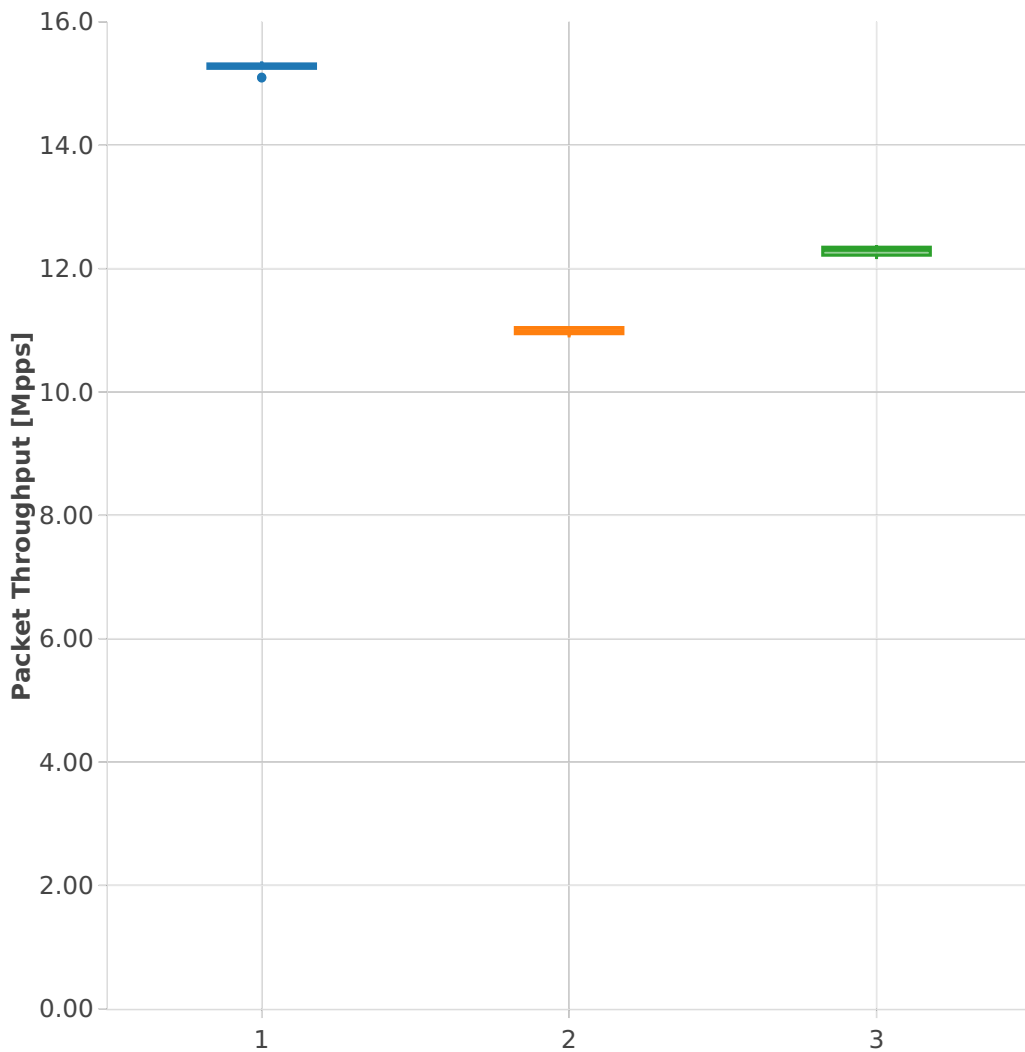

# Packet Throughput: memif-2n-skx-x710-64b-4t2c-base\_and\_scale-ndr

- Test Cases [Index]**
- 1. (10 runs) 2n1l-10ge2p1x710-eth-l2xcbase-eth-2memif-1dcr
  - 2. (10 runs) 2n1l-10ge2p1x710-dot1q-l2bdbasemaclrn-eth-2memif-1dcr
  - 3. (10 runs) 2n1l-10ge2p1x710-eth-l2bdbasemaclrn-eth-2memif-1dcr