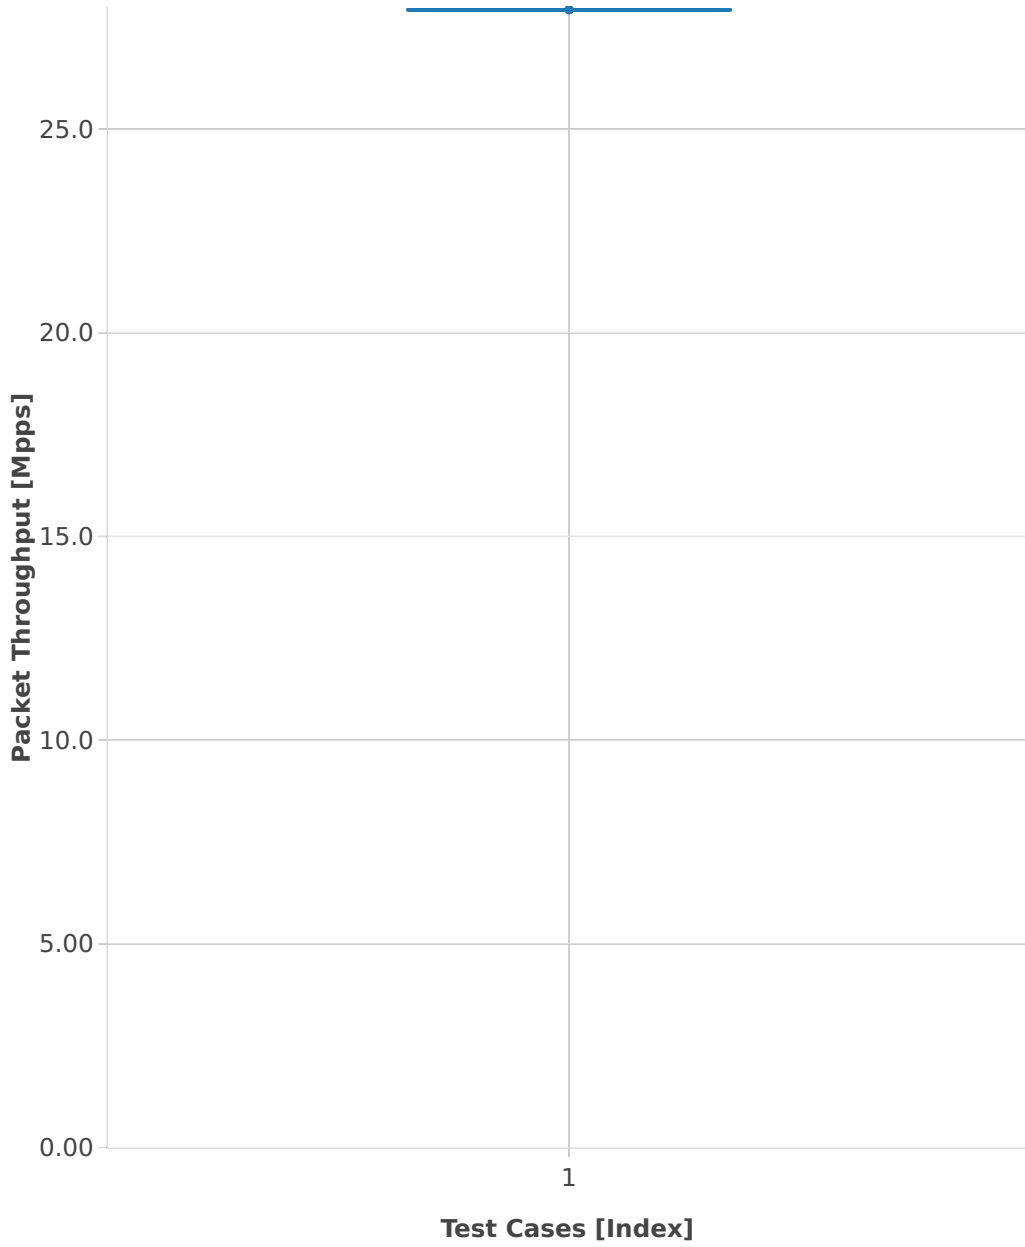

Packet Throughput: l2sw-3n-skx-xxv710-64b-4t2c-base_and_scale-pdr

■ 1. (11 runs) 25ge2p1xxv710-eth-l2patch