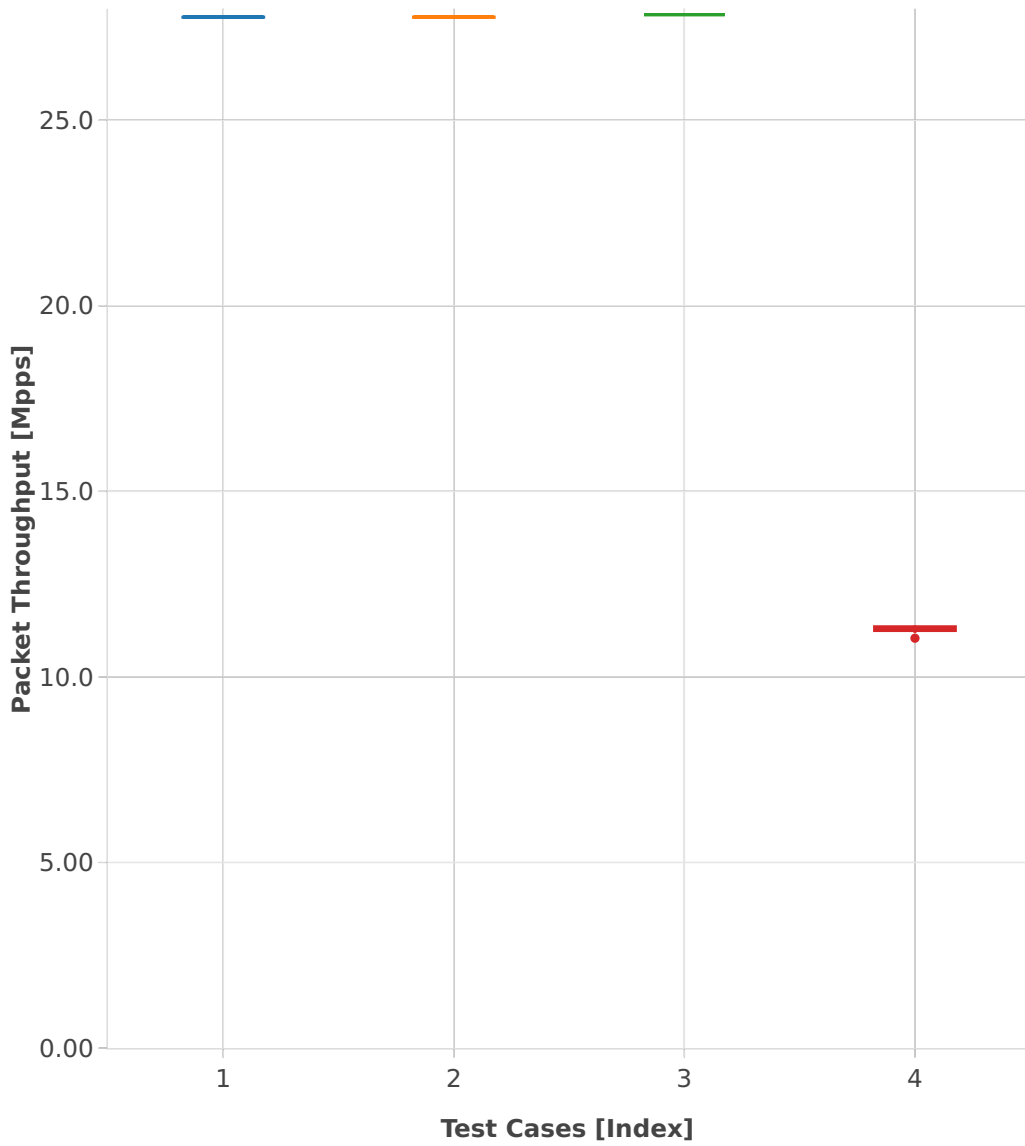

# Packet Throughput: l2sw-3n-skx-x710-64b-4t2c-features-ndr

- 1. (11 runs) 10ge2p1x710-avf-eth-l2xcbase
- 2. (11 runs) 10ge2p1x710-eth-l2bdbasemaclrn
- 3. (02 runs) 10ge2p1x710-dot1q-l2xcbase
- 4. (11 runs) 10ge2p1x710-dot1q--ethip4vxlan-l2l3l4l5l6l7l8l9l10l11