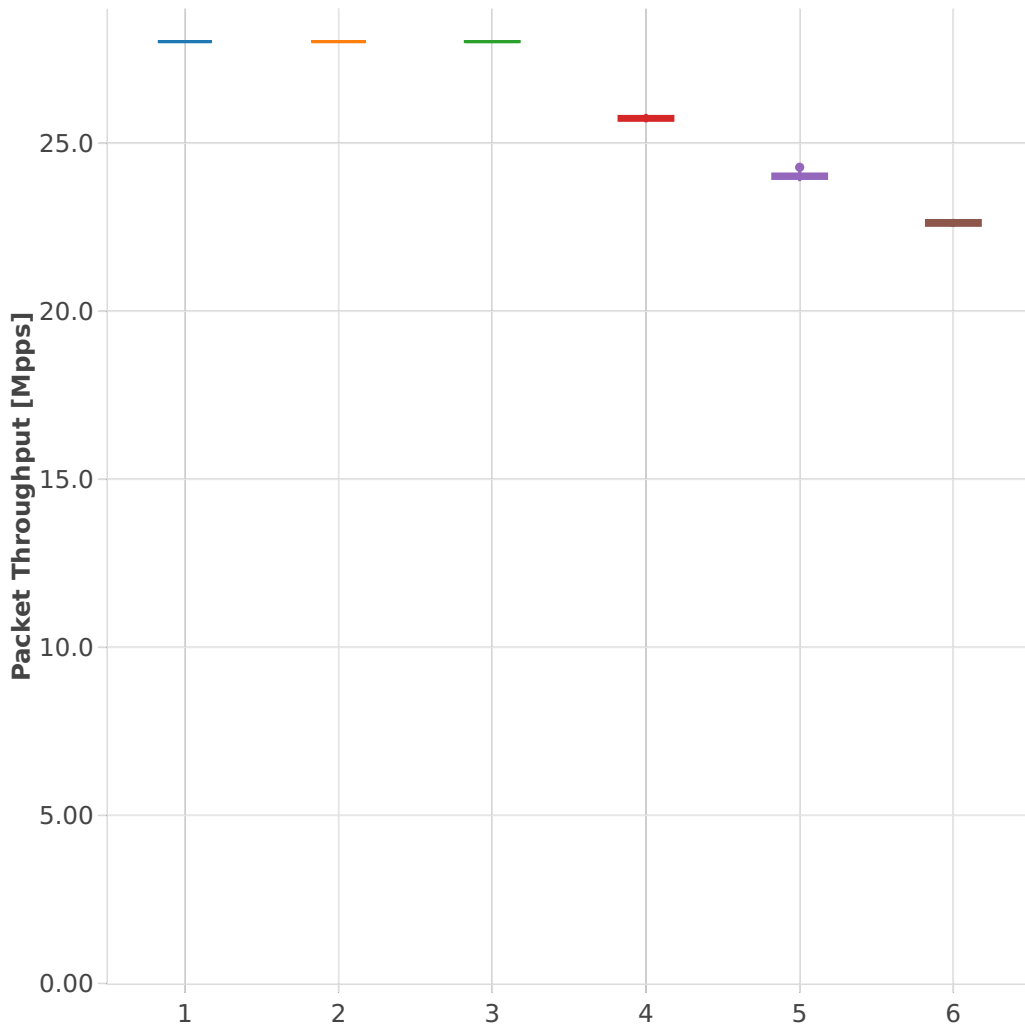

# Packet Throughput: l2sw-3n-skx-x710-64b-4t2c-base\_and\_scale-pdr

- Test Cases [Index]**
- 1. (11 runs) 10ge2p1x710-eth-l2patch
  - 2. (11 runs) 10ge2p1x710-eth-l2xcbase
  - 3. (11 runs) 10ge2p1x710-eth-l2bdbasemaclrn
  - 4. (11 runs) 10ge2p1x710-eth-l2bdscale10kmaclrn
  - 5. (11 runs) 10ge2p1x710-eth-l2bdscale100kmaclrn
  - 6. (11 runs) 10ge2p1x710-eth-l2bdscale1mmaclrn