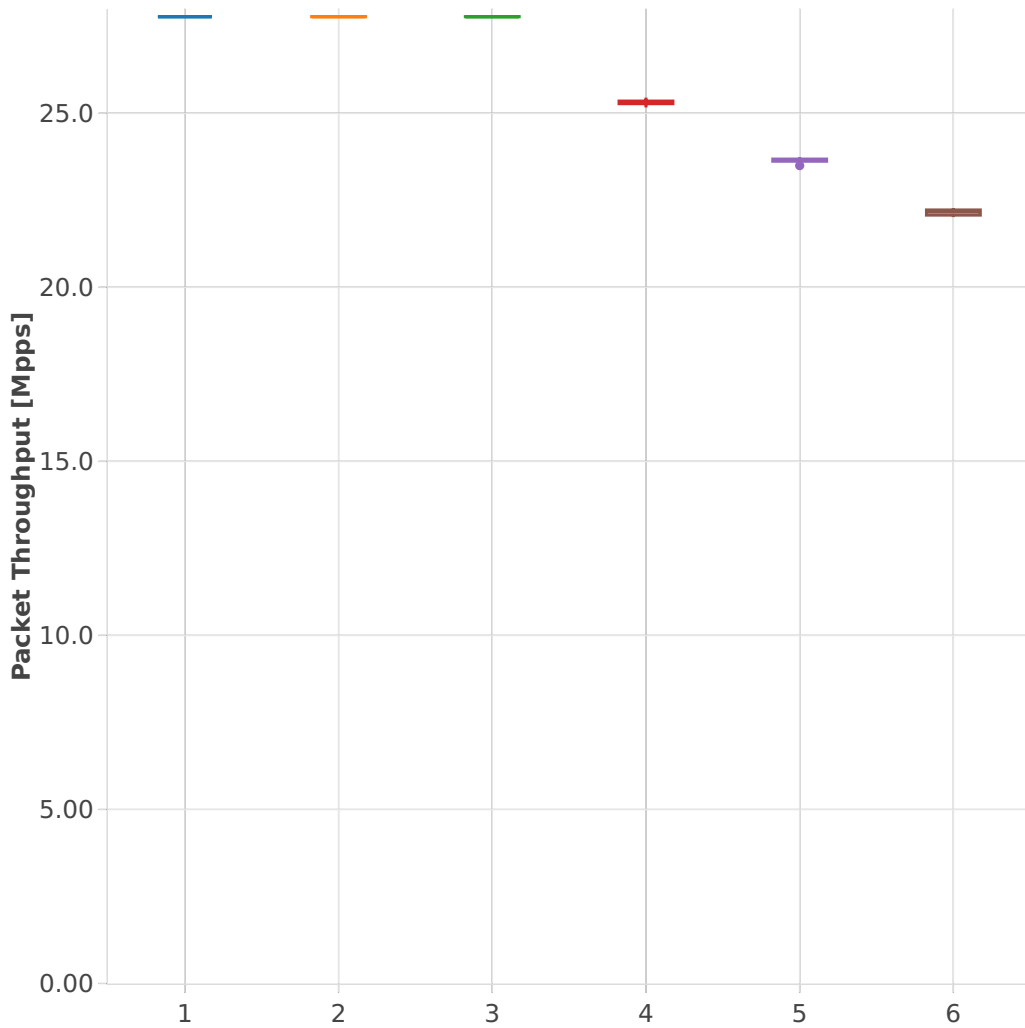

Packet Throughput: l2sw-3n-skx-x710-64b-4t2c-base_and_scale-ndr

- Test Cases [Index]**
- 1. (11 runs) 10ge2p1x710-eth-l2patch
 - 2. (11 runs) 10ge2p1x710-eth-l2xcbase
 - 3. (11 runs) 10ge2p1x710-eth-l2bdbasemaclrn
 - 4. (11 runs) 10ge2p1x710-eth-l2bdscale10kmaclrn
 - 5. (11 runs) 10ge2p1x710-eth-l2bdscale100kmaclrn
 - 6. (11 runs) 10ge2p1x710-eth-l2bdscale1mmaclrn