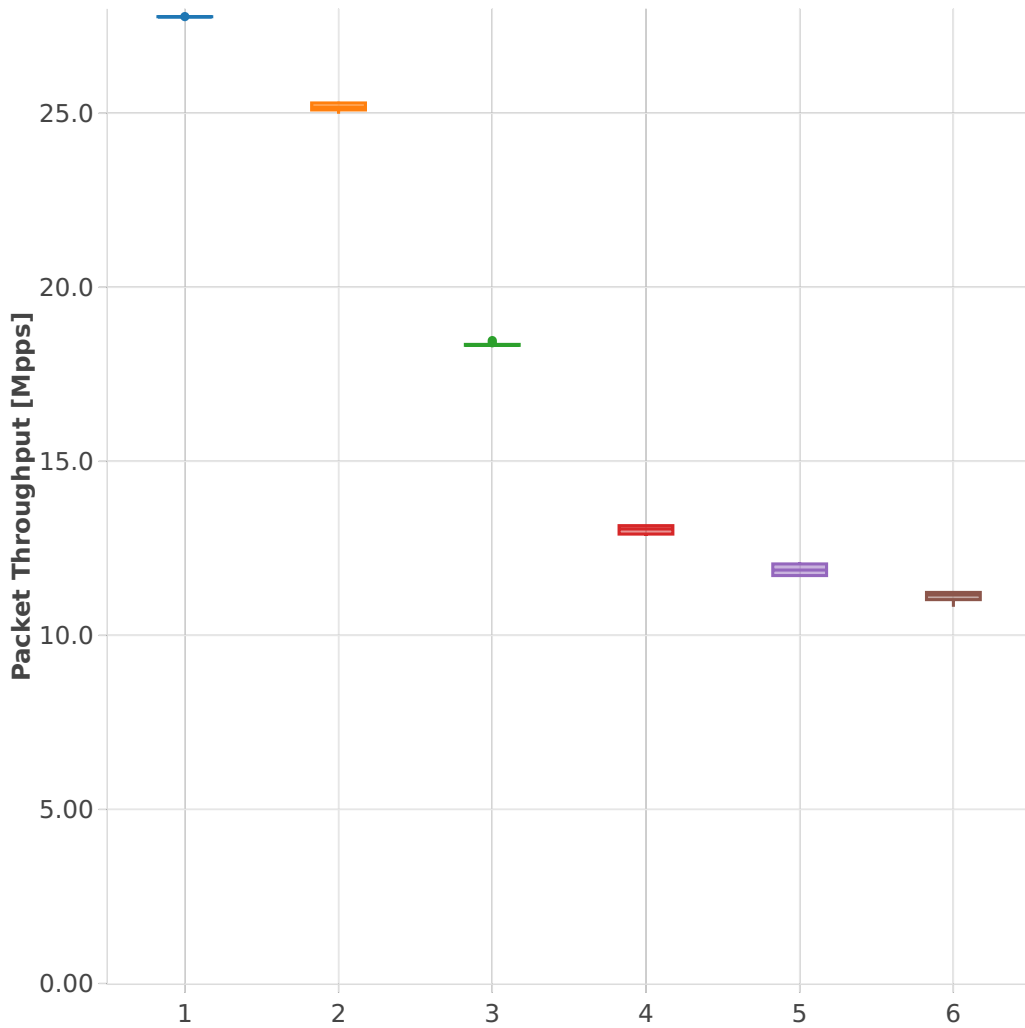

Packet Throughput: l2sw-3n-skx-x710-64b-2t1c-base_and_scale-ndr

- Test Cases [Index]**
- 1. (11 runs) 10ge2p1x710-eth-l2patch
 - 2. (11 runs) 10ge2p1x710-eth-l2xcbase
 - 3. (11 runs) 10ge2p1x710-eth-l2bdbasemaclrn
 - 4. (11 runs) 10ge2p1x710-eth-l2bdscale10kmaclrn
 - 5. (11 runs) 10ge2p1x710-eth-l2bdscale100kmaclrn
 - 6. (11 runs) 10ge2p1x710-eth-l2bdscale1mmaclrn