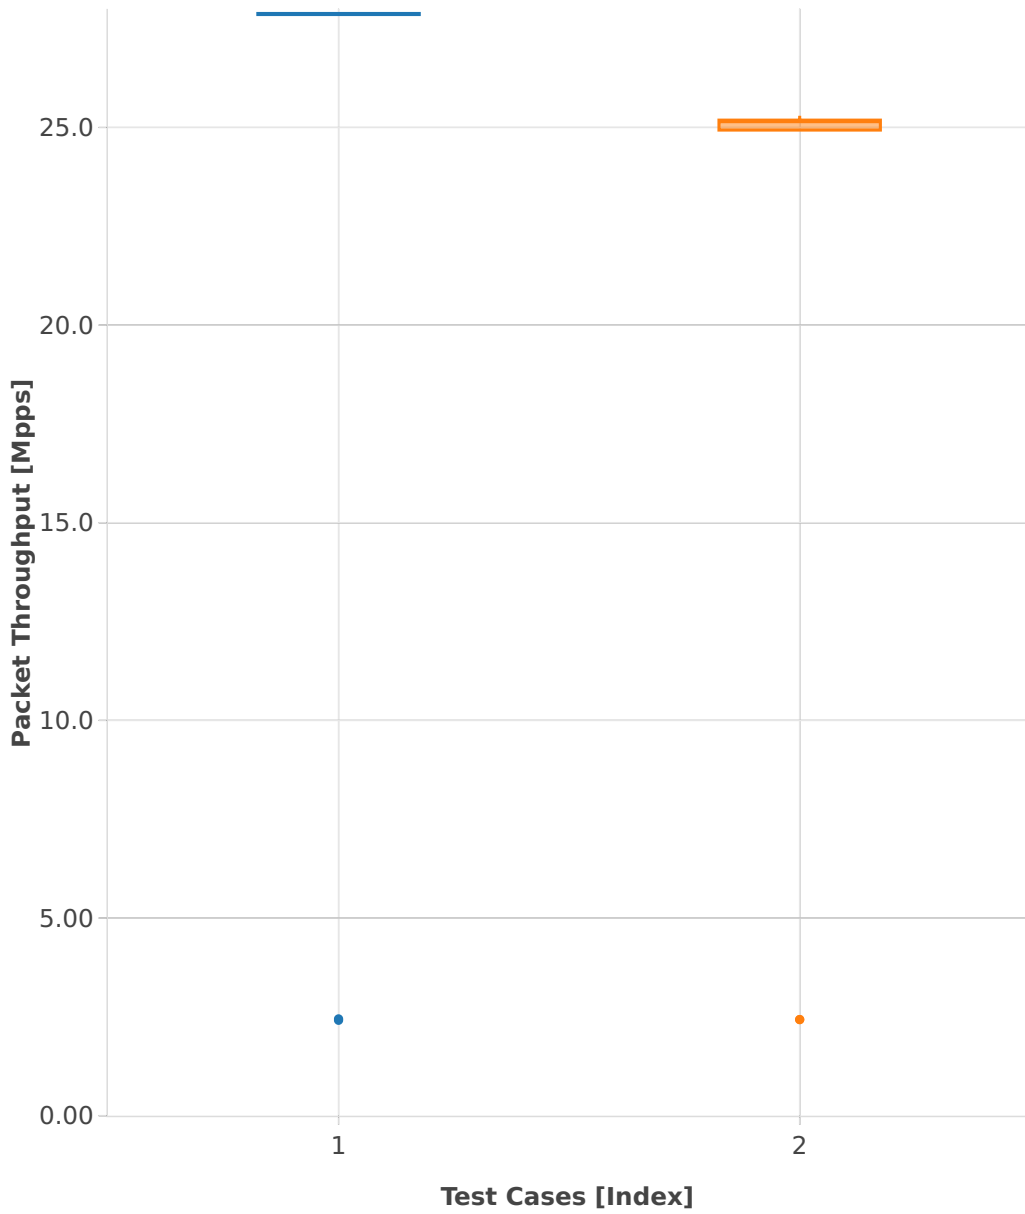

# Packet Throughput: l2sw-3n-hsw-xl710-64b-2t2c-base\_and\_scale-ndr

- 1. (10 runs) 40ge2p1xl710-eth-l2patch
- 2. (10 runs) 40ge2p1xl710-eth-l2bdbasemaclrn