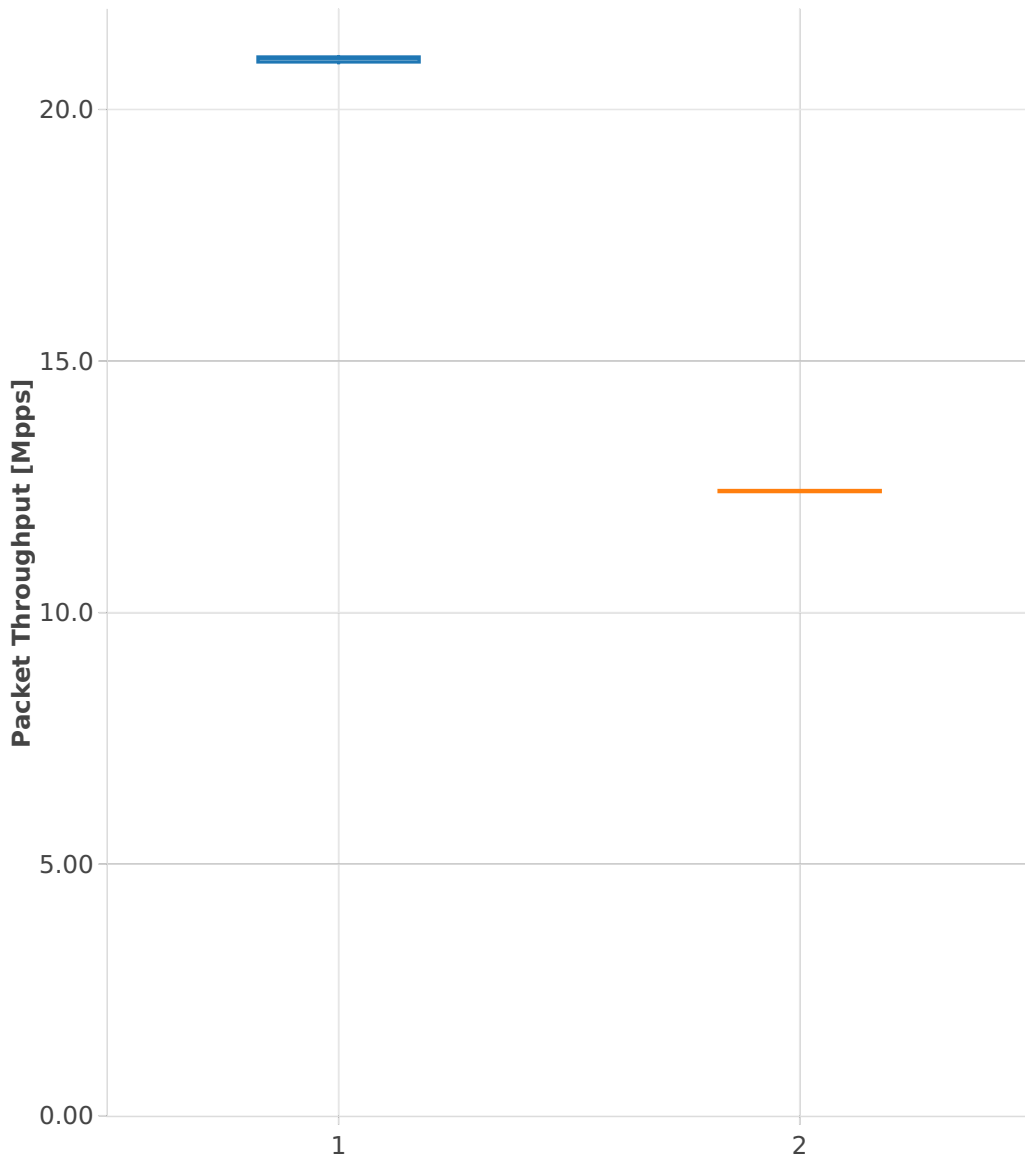

Packet Throughput: l2sw-3n-hsw-xl710-64b-1t1c-base_and_scale-pdr

- 1. (10 runs) 40ge2p1xl710-eth-l2patch
- 2. (10 runs) 40ge2p1xl710-eth-l2bdbasemaclrn