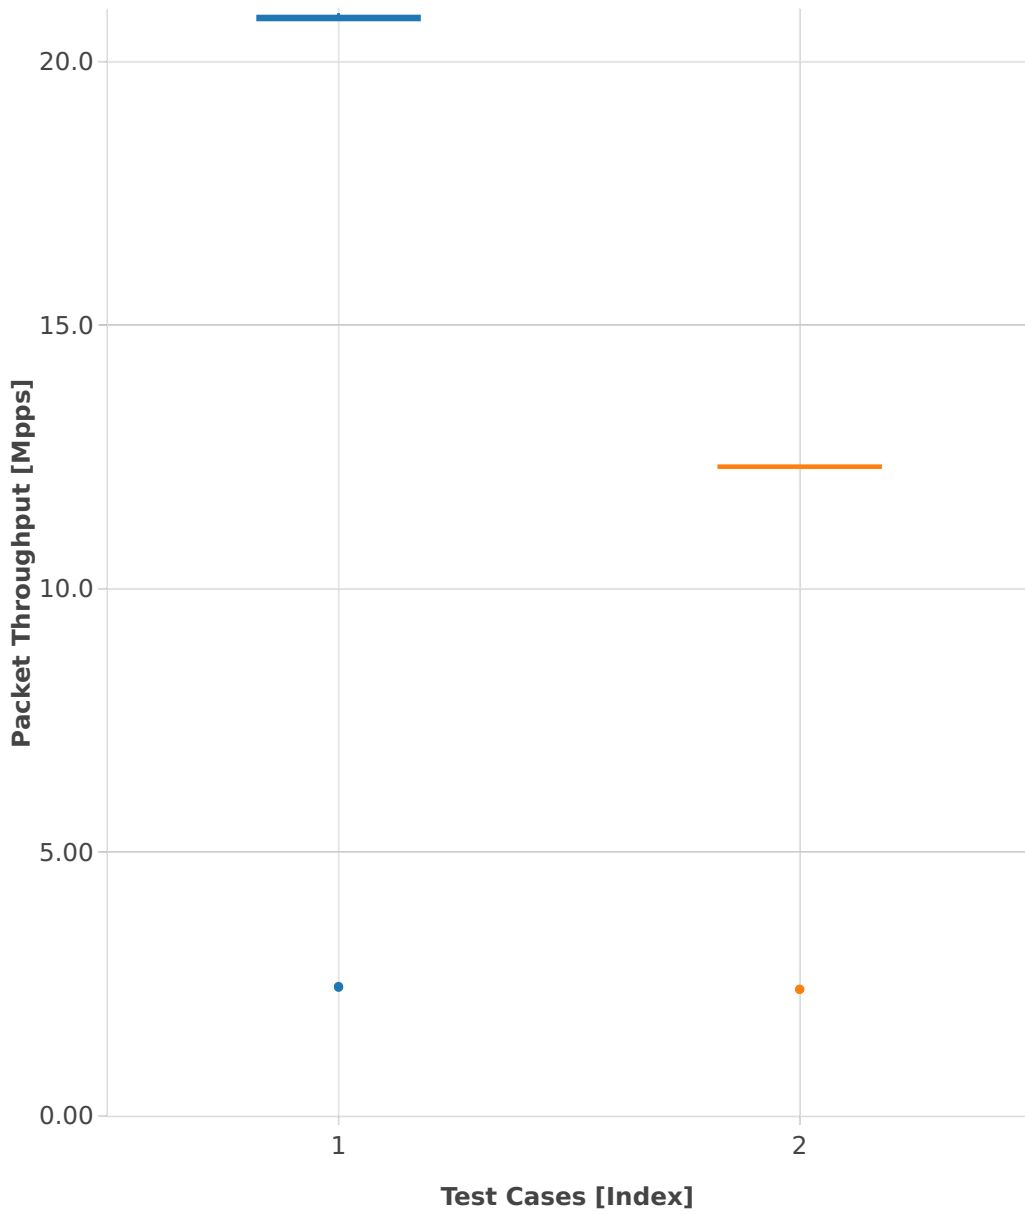

Packet Throughput: l2sw-3n-hsw-xl710-64b-1t1c-base_and_scale-ndr

- 1. (10 runs) 40ge2p1xl710-eth-l2patch
- 2. (10 runs) 40ge2p1xl710-eth-l2bdbasemaclrn