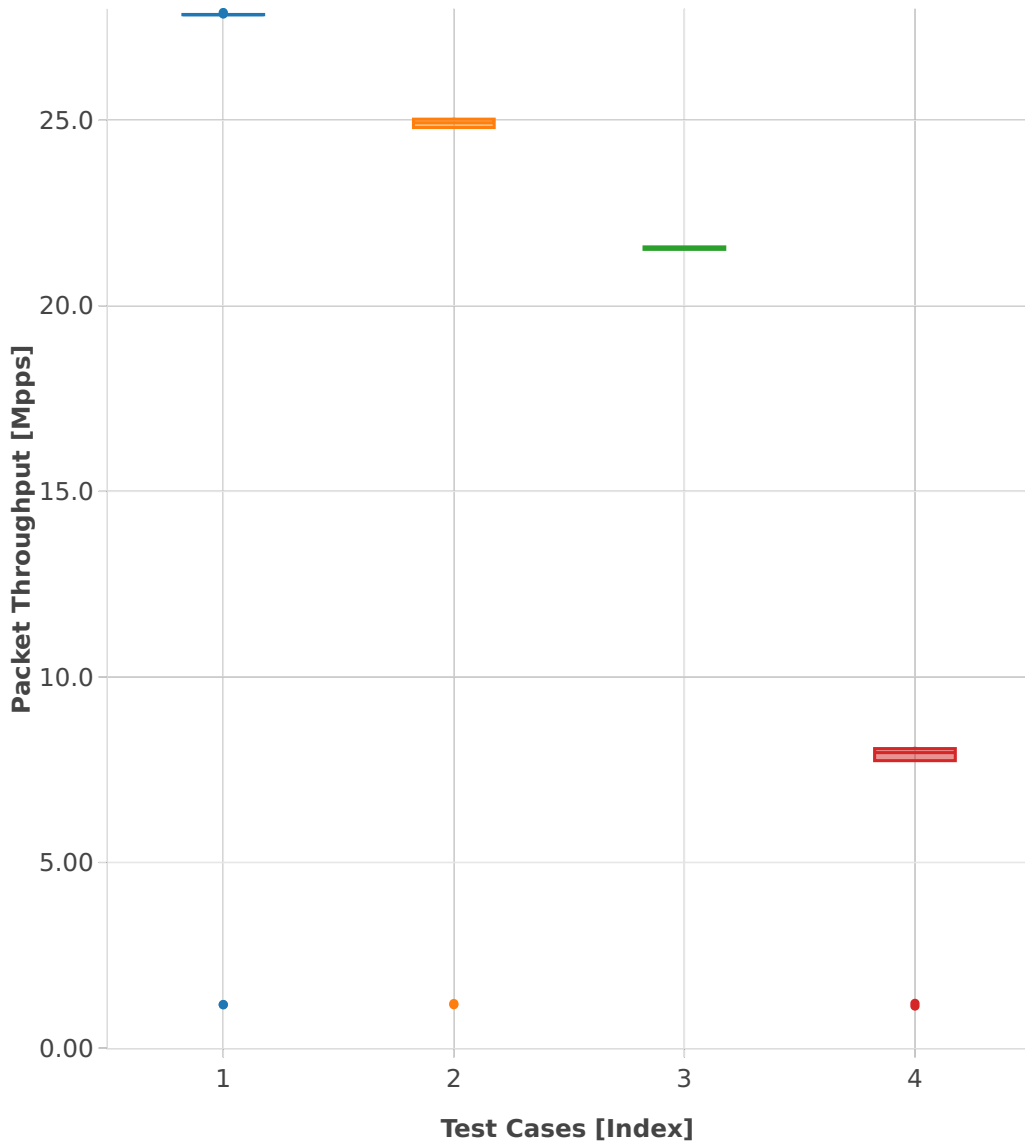

Packet Throughput: l2sw-3n-hsw-x710-64b-2t2c-features-ndr

- 1. (10 runs) 10ge2p1x710-eth-l2xcbase
- 2. (10 runs) 10ge2p1x710-eth-l2bdbasemaclrn
- 3. (02 runs) 10ge2p1x710-dot1q-l2xcbase
- 4. (10 runs) 10ge2p1x710-dot1q--ethip4vxlan-
l2l3-1101-1101-1101-1101