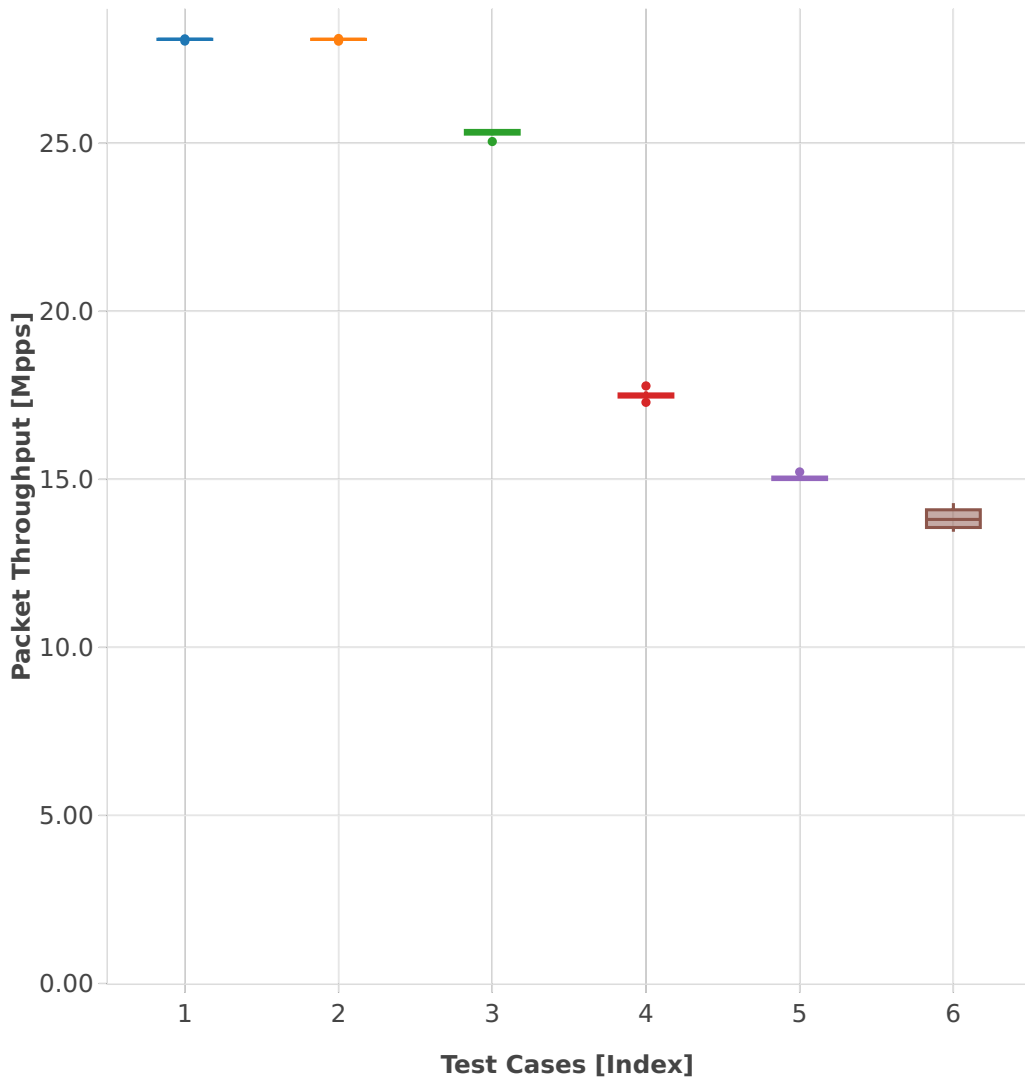

Packet Throughput: l2sw-3n-hsw-x710-64b-2t2c-base_and_scale-pdr

- 1. (10 runs) 10ge2p1x710-eth-l2xcbase
- 2. (10 runs) 10ge2p1x710-eth-l2patch
- 3. (10 runs) 10ge2p1x710-eth-l2bdbasemaclrn
- 4. (10 runs) 10ge2p1x710-eth-l2bdscale10kmaclrn
- 5. (10 runs) 10ge2p1x710-eth-l2bdscale100kmaclrn
- 6. (10 runs) 10ge2p1x710-eth-l2bdscale1mmaclrn