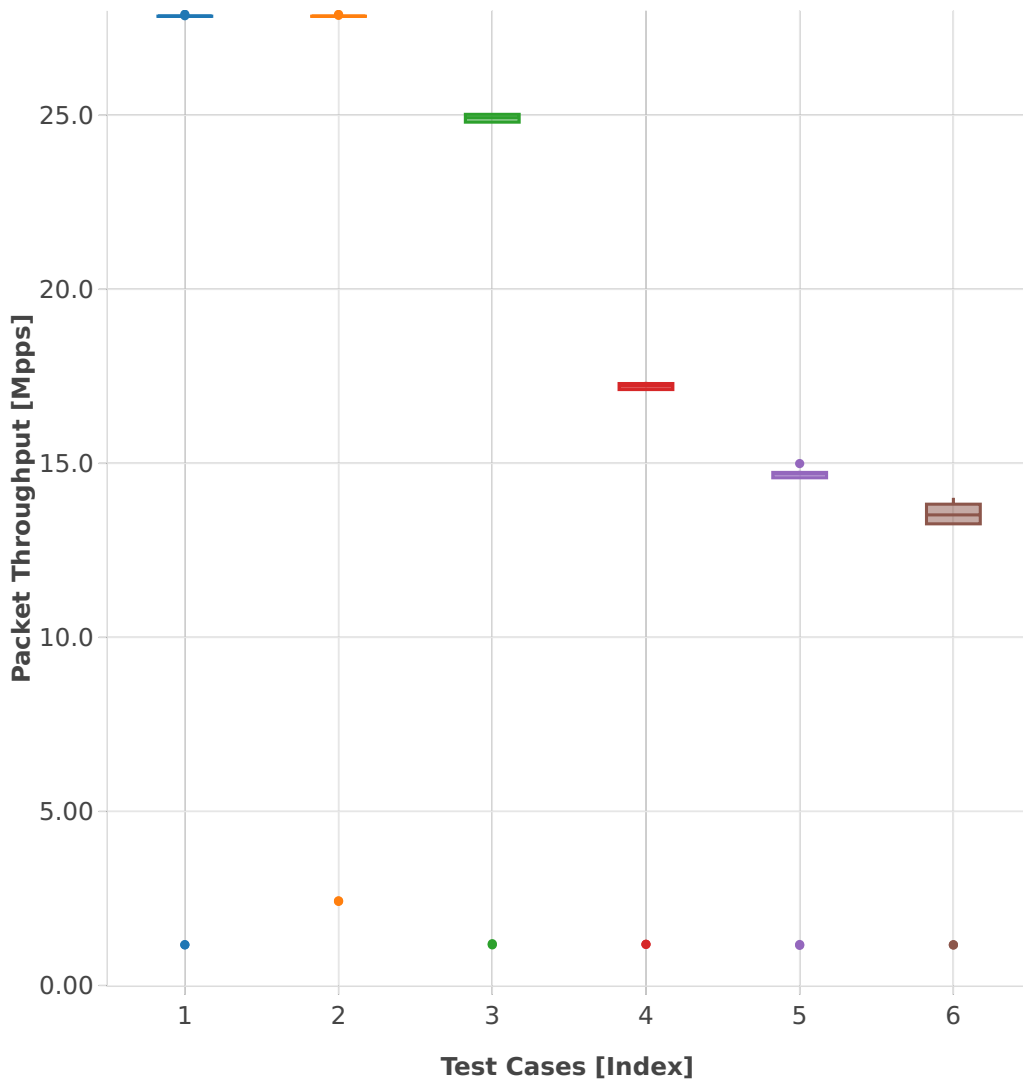

Packet Throughput: l2sw-3n-hsw-x710-64b-2t2c-base_and_scale-ndr

- 1. (10 runs) 10ge2p1x710-eth-l2xcbase
- 2. (10 runs) 10ge2p1x710-eth-l2patch
- 3. (10 runs) 10ge2p1x710-eth-l2bdbasemaclrn
- 4. (10 runs) 10ge2p1x710-eth-l2bdscale10kmaclrn
- 5. (10 runs) 10ge2p1x710-eth-l2bdscale100kmaclrn
- 6. (10 runs) 10ge2p1x710-eth-l2bdscale1mmaclrn