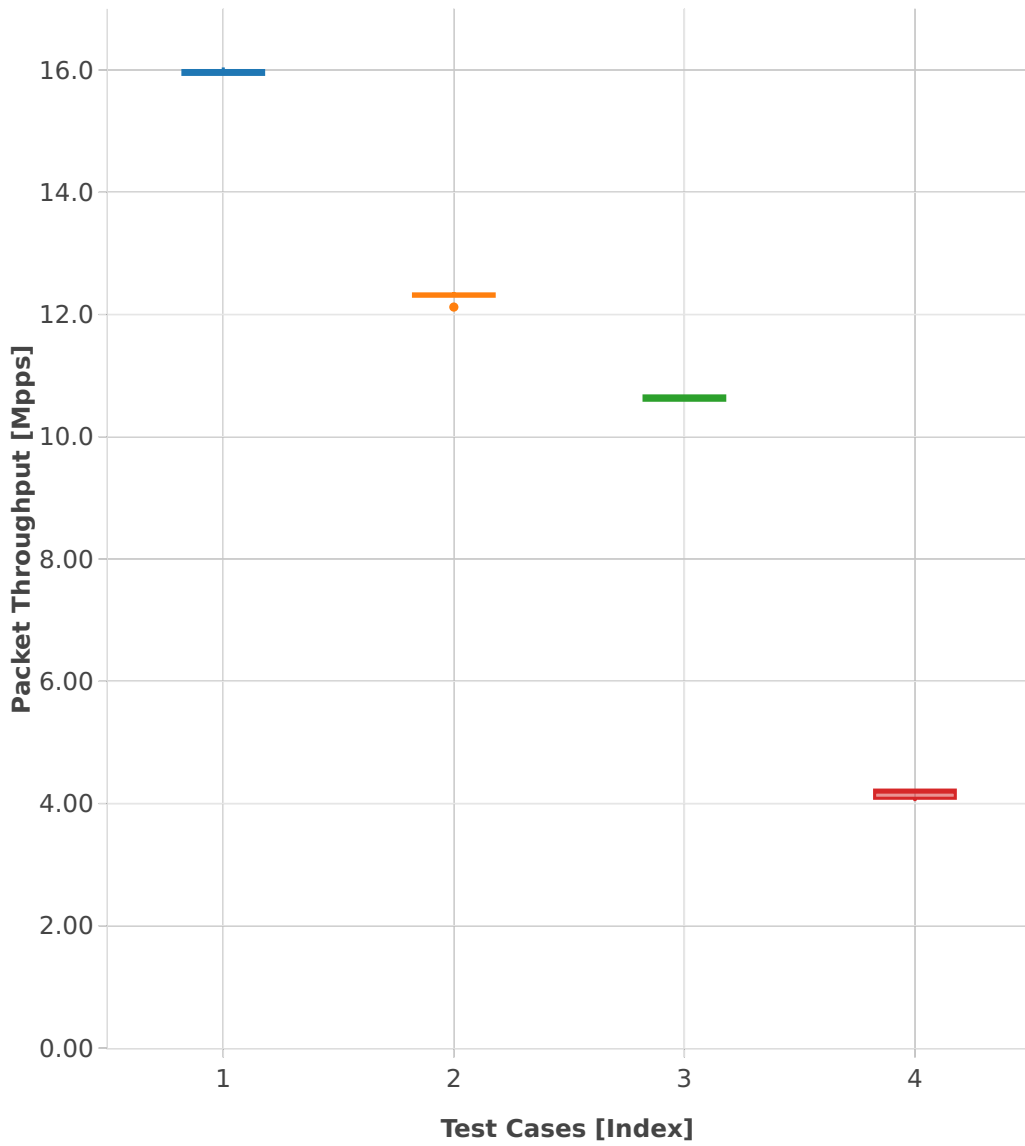

Packet Throughput: l2sw-3n-hsw-x710-64b-1t1c-features-pdr

- 1. (10 runs) 10ge2p1x710-eth-l2xcbase
- 2. (10 runs) 10ge2p1x710-eth-l2bdbasemaclrn
- 3. (02 runs) 10ge2p1x710-dot1q-l2xcbase
- 4. (10 runs) 10ge2p1x710-dot1q--ethip4vxlan-
l2l3-1101-1101-1101