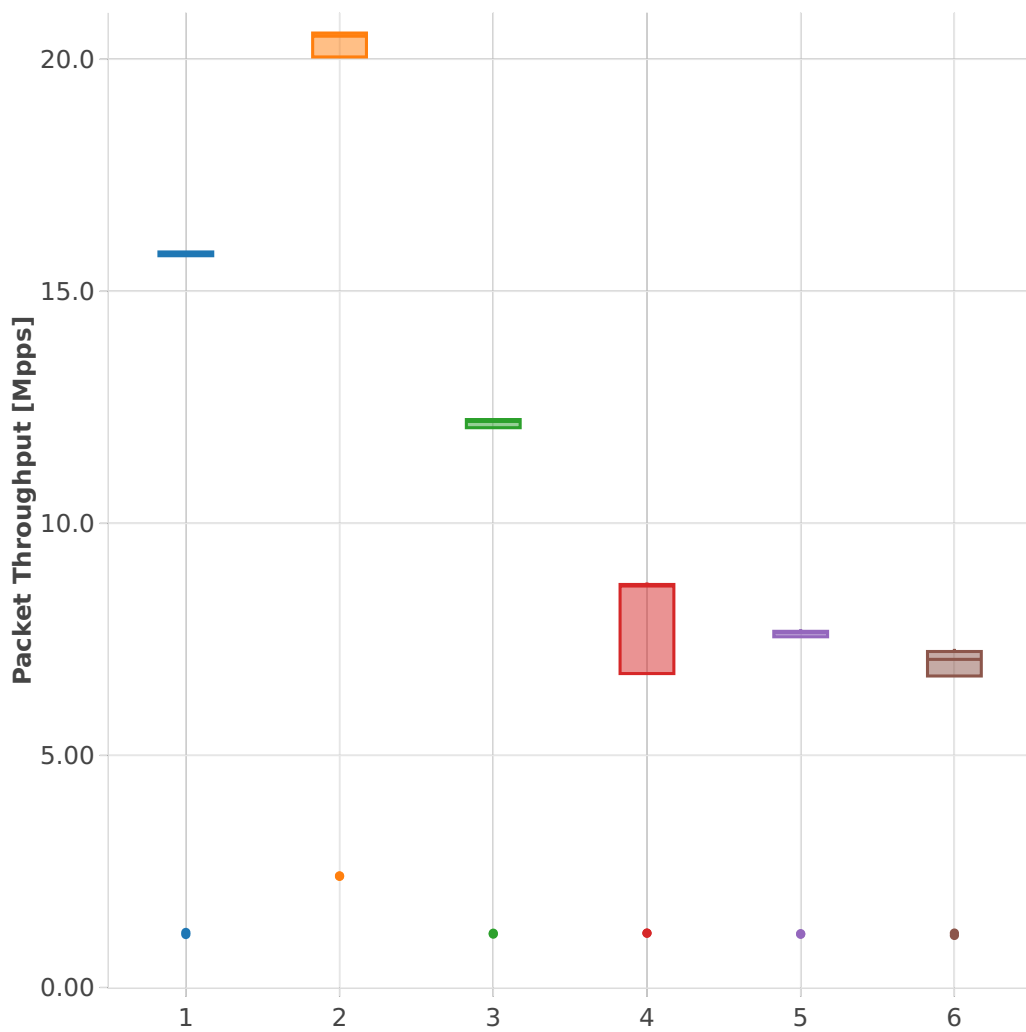

Packet Throughput: l2sw-3n-hsw-x710-64b-1t1c-base_and_scale-ndr

- Test Cases [Index]**
- 1. (10 runs) 10ge2p1x710-eth-l2xcbase
 - 2. (10 runs) 10ge2p1x710-eth-l2patch
 - 3. (10 runs) 10ge2p1x710-eth-l2bdbasemaclrn
 - 4. (09 runs) 10ge2p1x710-eth-l2bdscale10kmaclrn
 - 5. (10 runs) 10ge2p1x710-eth-l2bdscale100kmaclrn
 - 6. (10 runs) 10ge2p1x710-eth-l2bdscale1mmaclrn