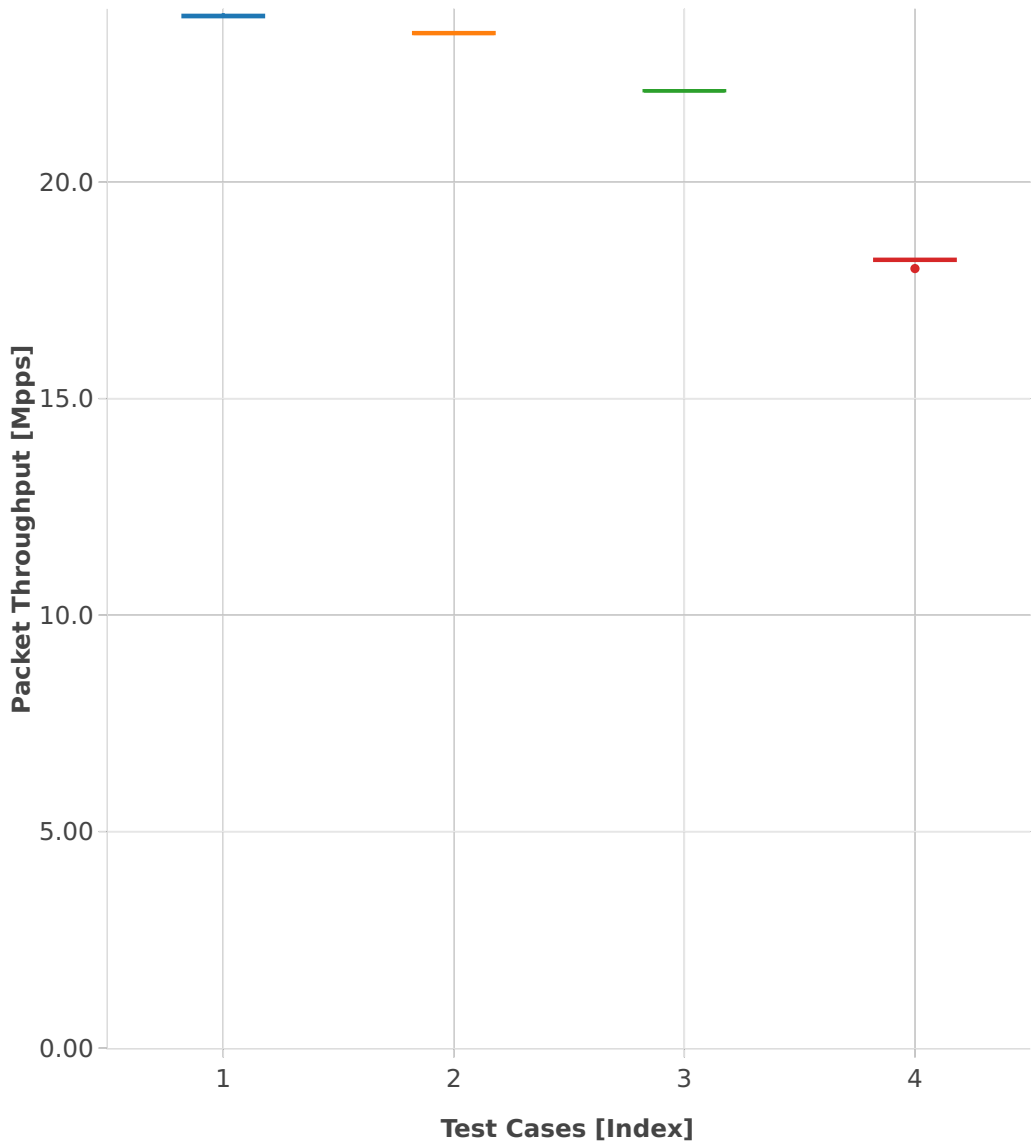

Packet Throughput: l2sw-3n-hsw-x520-64b-2t2c-features-pdr

- 1. (10 runs) 10ge2p1x520-eth-l2xcbase
- 2. (10 runs) 10ge2p1x520-eth-l2bdbasemaclrn
- 3. (02 runs) 10ge2p1x520-dot1q-l2xcbase
- 4. (10 runs) 10ge2p1x520-dot1q-l2bdbasemaclrn