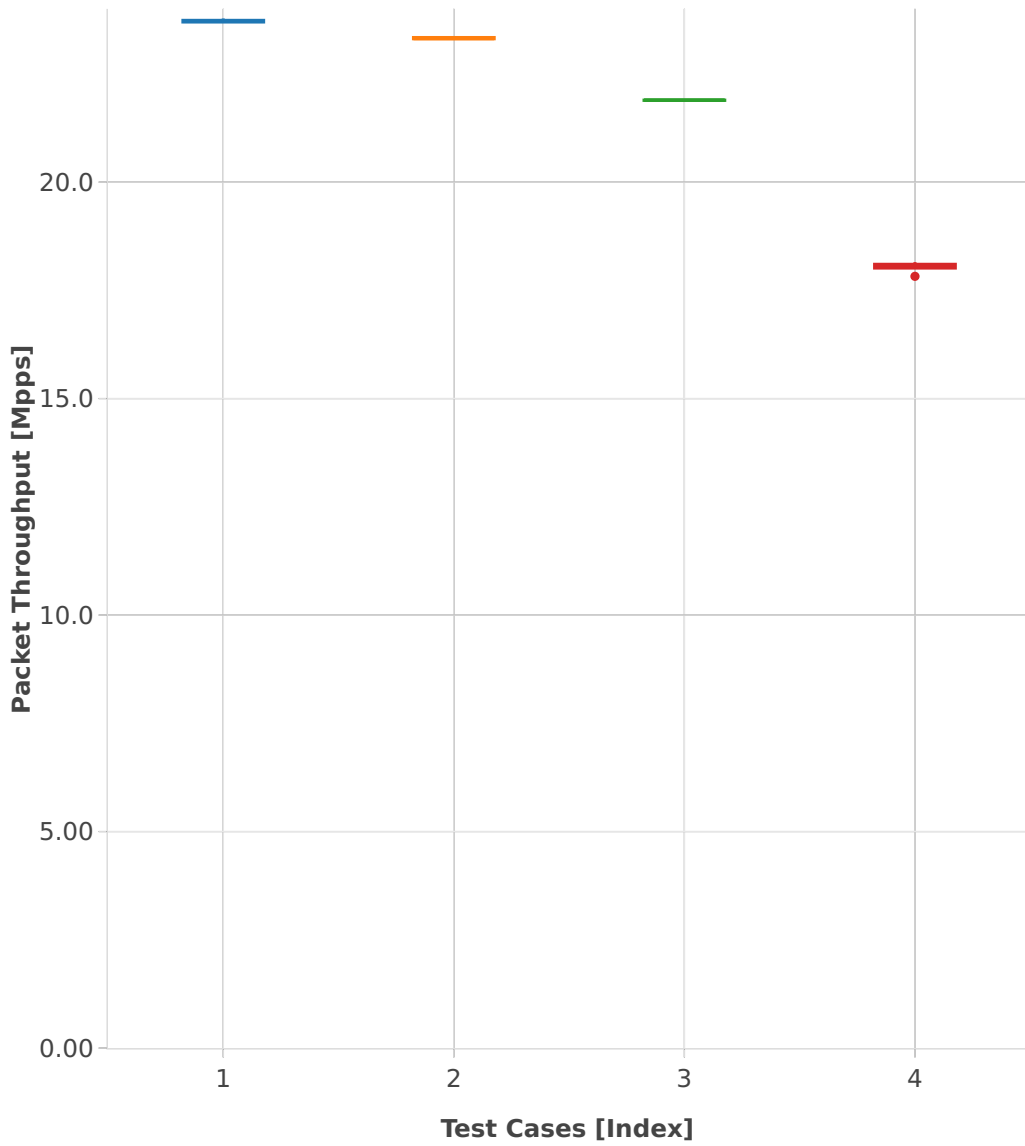

Packet Throughput: l2sw-3n-hsw-x520-64b-2t2c-features-ndr

- 1. (10 runs) 10ge2p1x520-eth-l2xcbase
- 2. (10 runs) 10ge2p1x520-eth-l2bdbasemaclrn
- 3. (02 runs) 10ge2p1x520-dot1q-l2xcbase
- 4. (10 runs) 10ge2p1x520-dot1q-l2bdbasemaclrn