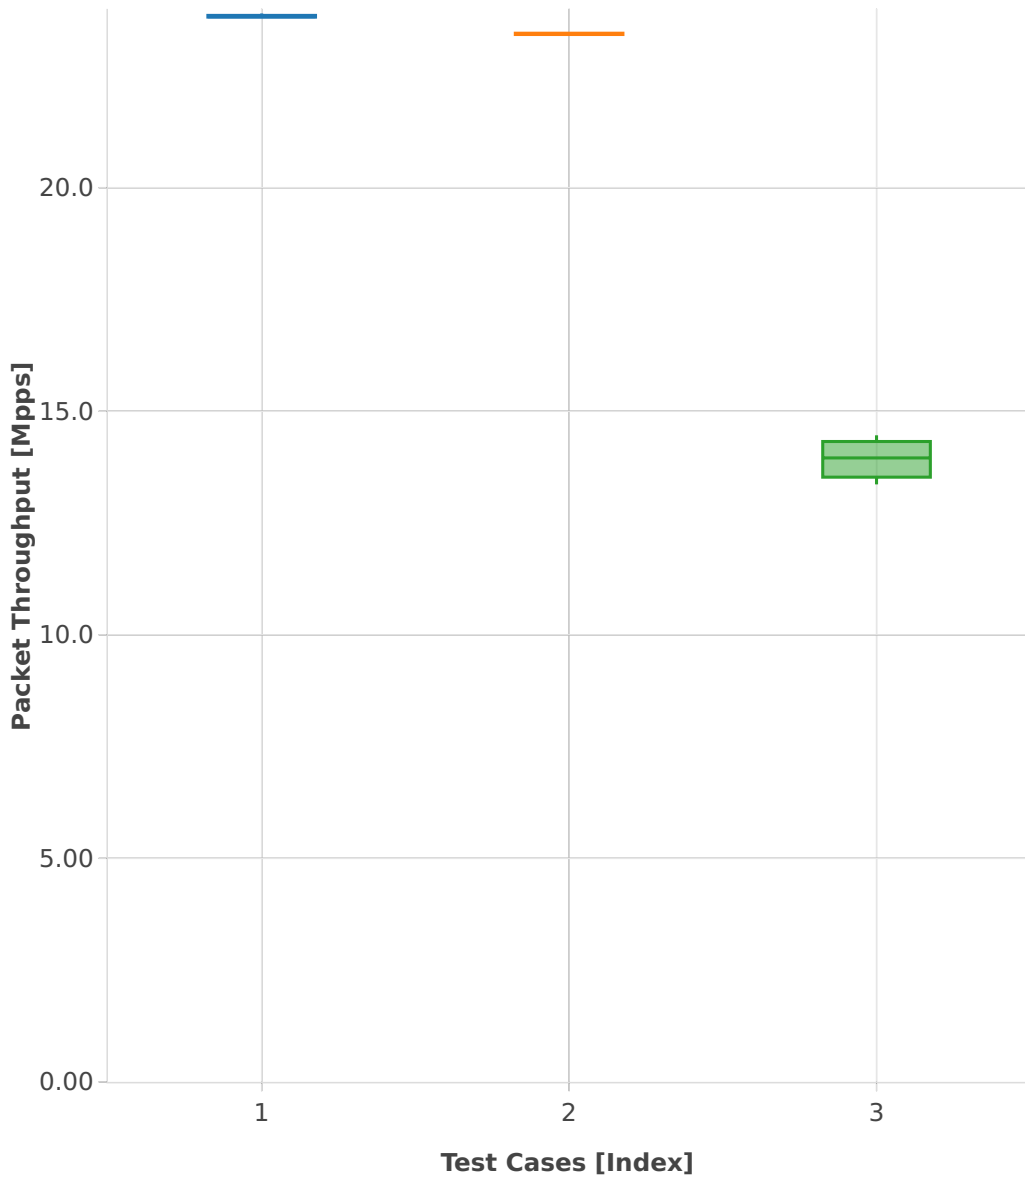

# Packet Throughput: l2sw-3n-hsw-x520-64b-2t2c-base\_and\_scale-pdr

- 1. (10 runs) 10ge2p1x520-eth-l2xcbase
- 2. (10 runs) 10ge2p1x520-eth-l2bdbasemaclrn
- 3. (10 runs) 10ge2p1x520-eth-l2bdscale1mmaclrn