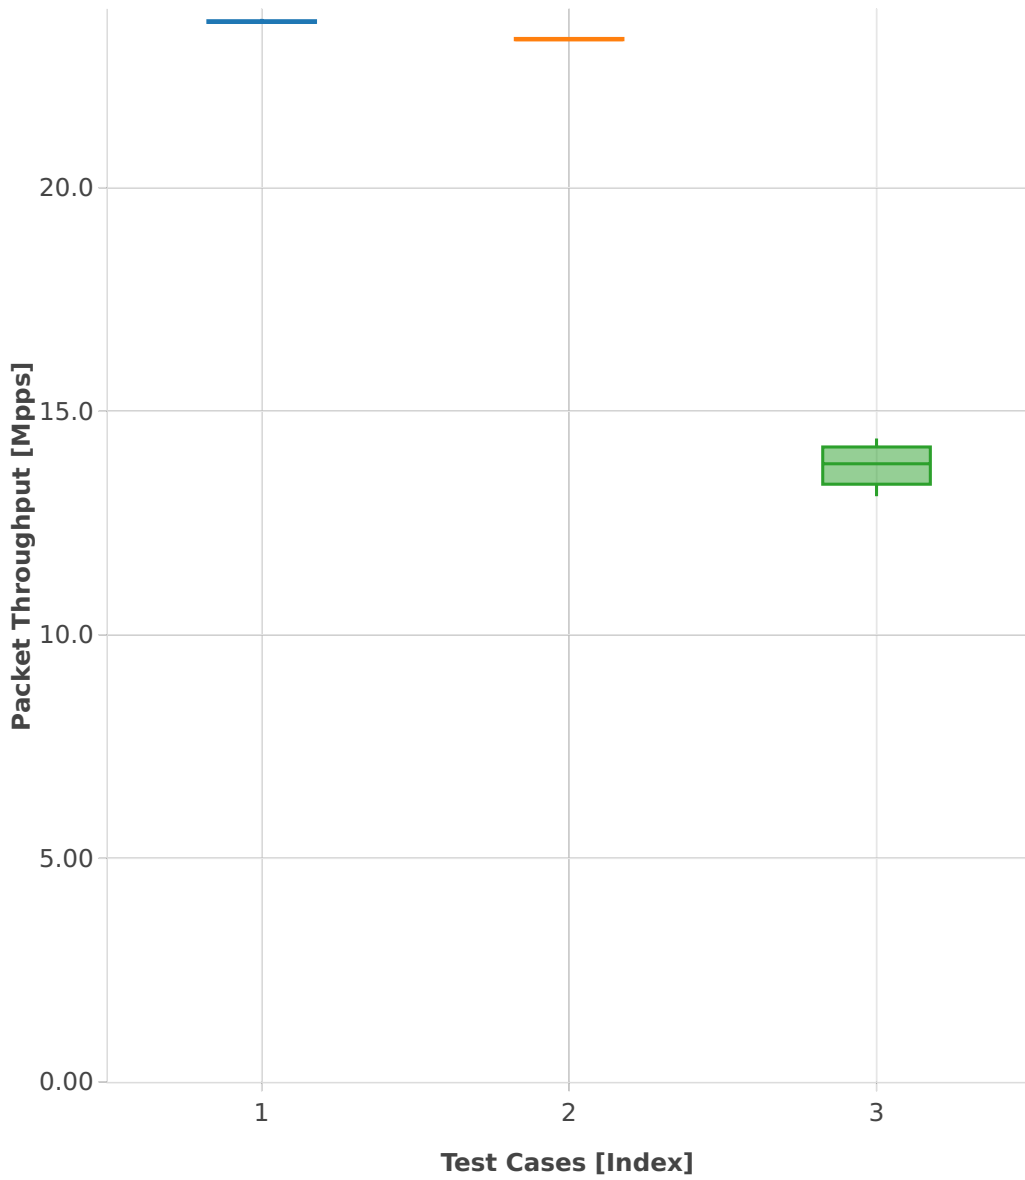

Packet Throughput: l2sw-3n-hsw-x520-64b-2t2c-base_and_scale-ndr

- 1. (10 runs) 10ge2p1x520-eth-l2xcbase
- 2. (10 runs) 10ge2p1x520-eth-l2bdbasemaclrn
- 3. (10 runs) 10ge2p1x520-eth-l2bdscale1mmaclrn