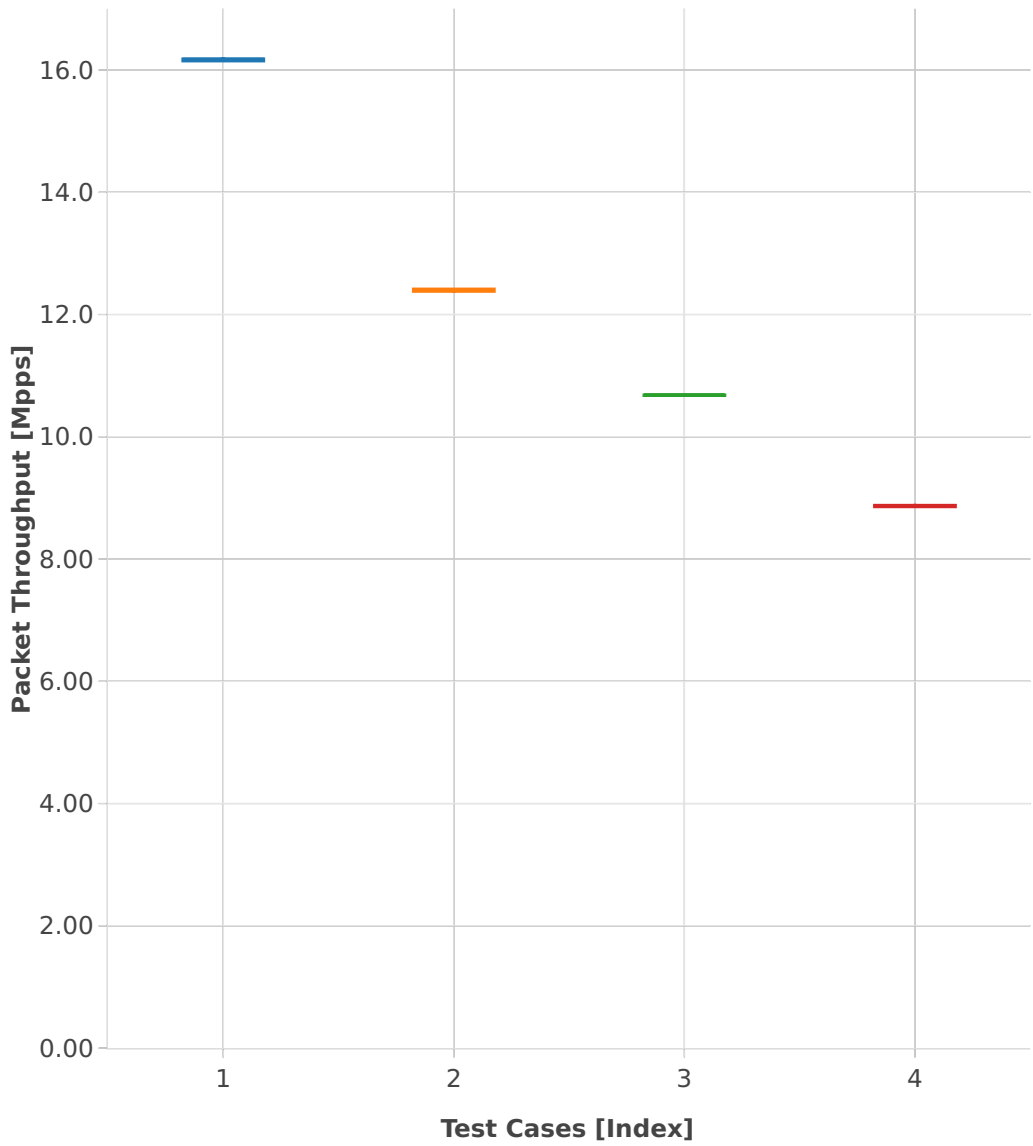

# Packet Throughput: l2sw-3n-hsw-x520-64b-1t1c-features-ndr

- 1. (10 runs) 10ge2p1x520-eth-l2xcbase
- 2. (10 runs) 10ge2p1x520-eth-l2bdbasemaclrn
- 3. (02 runs) 10ge2p1x520-dot1q-l2xcbase
- 4. (10 runs) 10ge2p1x520-dot1q-l2bdbasemaclrn