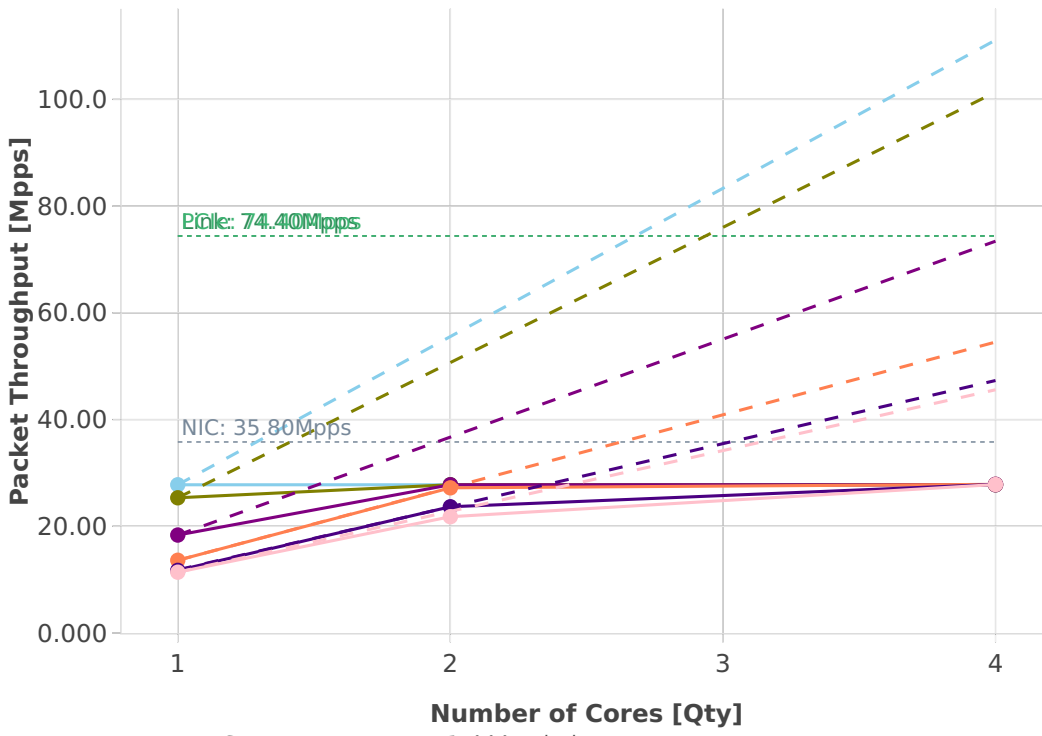

# Speedup Multi-core: l2sw-2n-skx-xxv710-64b-base\_and\_scale-ndr

- Perfect
- Measured
- ... Limit
- 25ge2p1xxv710-eth-l2patch
- 25ge2p1xxv710-eth-l2xcbase
- 25ge2p1xxv710-eth-l2bdbasemaclrn
- 25ge2p1xxv710-eth-l2bdscale10kmaclrn
- 25ge2p1xxv710-eth-l2bdscale100kmaclrn
- 25ge2p1xxv710-eth-l2bdscale1mmaclrn