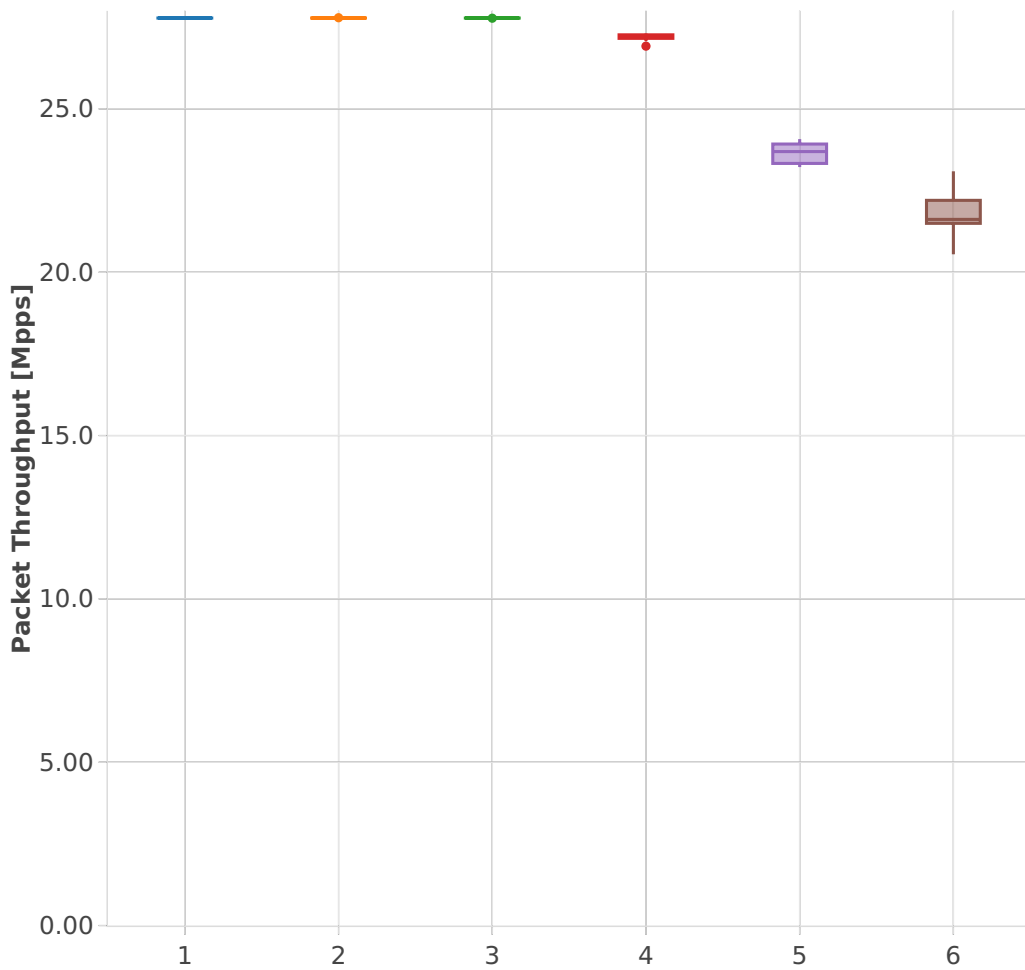

Packet Throughput: l2sw-2n-skx-xxv710-64b-4t2c-base_and_scale-ndr

Test Cases [Index]

- 1. (10 runs) 2n1l-25ge2p1xxv710-eth-l2patch
- 2. (10 runs) 2n1l-25ge2p1xxv710-eth-l2xcbase
- 3. (10 runs) 2n1l-25ge2p1xxv710-eth-l2bdbasemaclrn
- 4. (10 runs) 2n1l-25ge2p1xxv710-eth-l2bdscale10kmaclrn
- 5. (10 runs) 2n1l-25ge2p1xxv710-eth-l2bdscale100kmaclrn
- 6. (10 runs) 2n1l-25ge2p1xxv710-eth-l2bdscale100kmaclrn